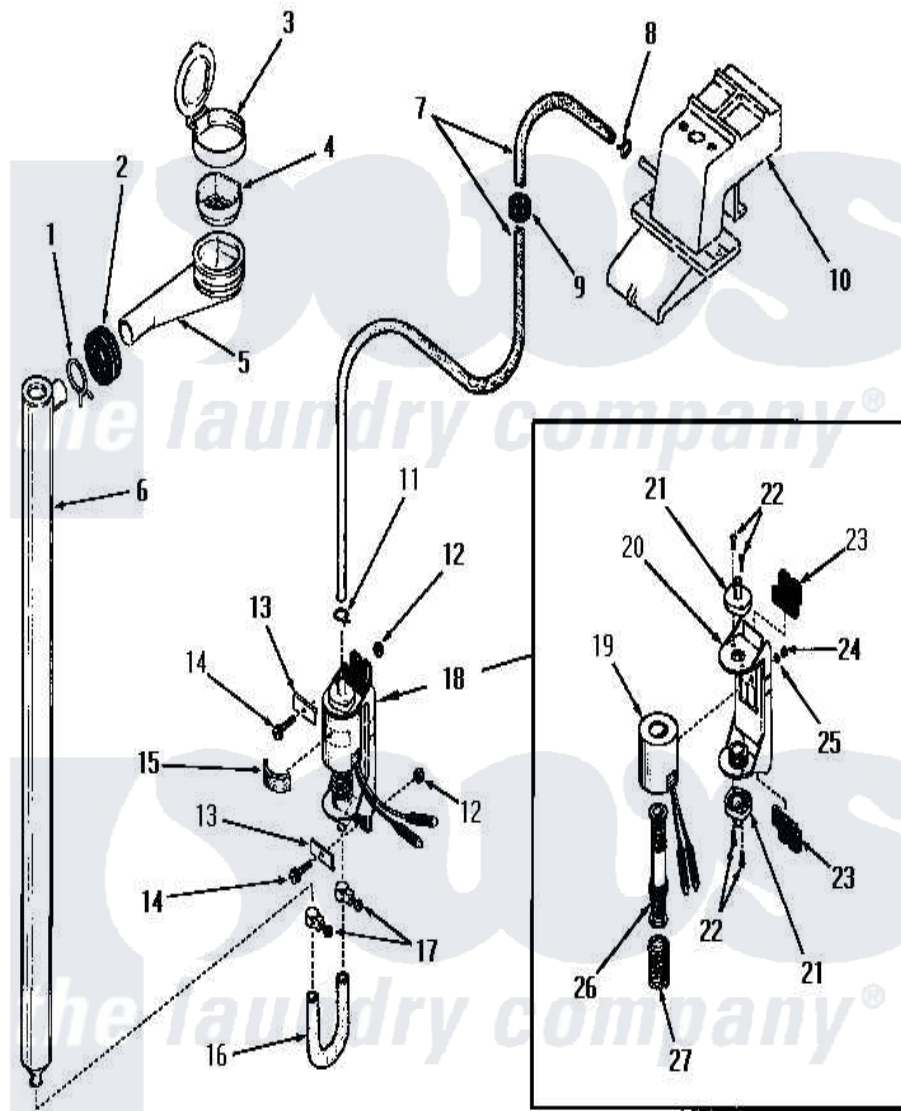

Amana DA6100 08 - BLEACH DISPENSER

BLEACH DISPENSER

Amana [Residential Amana DA6100 Washer Parts](#) Parts Diagram 08 - BLEACH DISPENSER
 Click on the part number to view part

Item	Original Part Number	Replaced By	Status	Part Description
1	Y03640		Not Available	CLAMP
2	20118		Not Available	GROMMET,1982 INV
3	22484		Not Available	BLEACH LID
4	21984			Cover, Dispenser
5	22377		Not Available	DISPENSER xREPLACE
6	22303		Not Available	TUBE,BLEACH
7	22300		Not Available	HOSE
8	23410		Not Available	HOSE CLAMP
9	22299		Not Available	GROMMET
10	Y00000000		Not Available	SEE NOTE WATER INLET
11	22295		Not Available	HOSE CLAMP
12	22001			Nut, 10-24 Nylon Hex BR
13	Y22287		Not Available	BLEACH PUMP BRACKET
14	25989		Not Available	HEX HEAD SCREW
15	25220		Not Available	BUMPER
16	22302		Not Available	HOSE

17	24904	Not Available	CLAMP
18	22337		Pump, Bleach
19	22337B	Not Available	COIL AND FRAME
20	22337A	Not Available	BASE
21	22337E	Not Available	HOSE CONNECTOR
22	51356	Not Available	SCREW,6-32 X 5/16 RD H
23	22337F	Not Available	ISOLATION MOUNT
24	22337G	Not Available	NUT
25	21735	Not Available	LOCKWASHER,No.10 INTSHKP
26	22337C	Not Available	ARMATURE AND VALVE
27	22337D	Not Available	SPRING