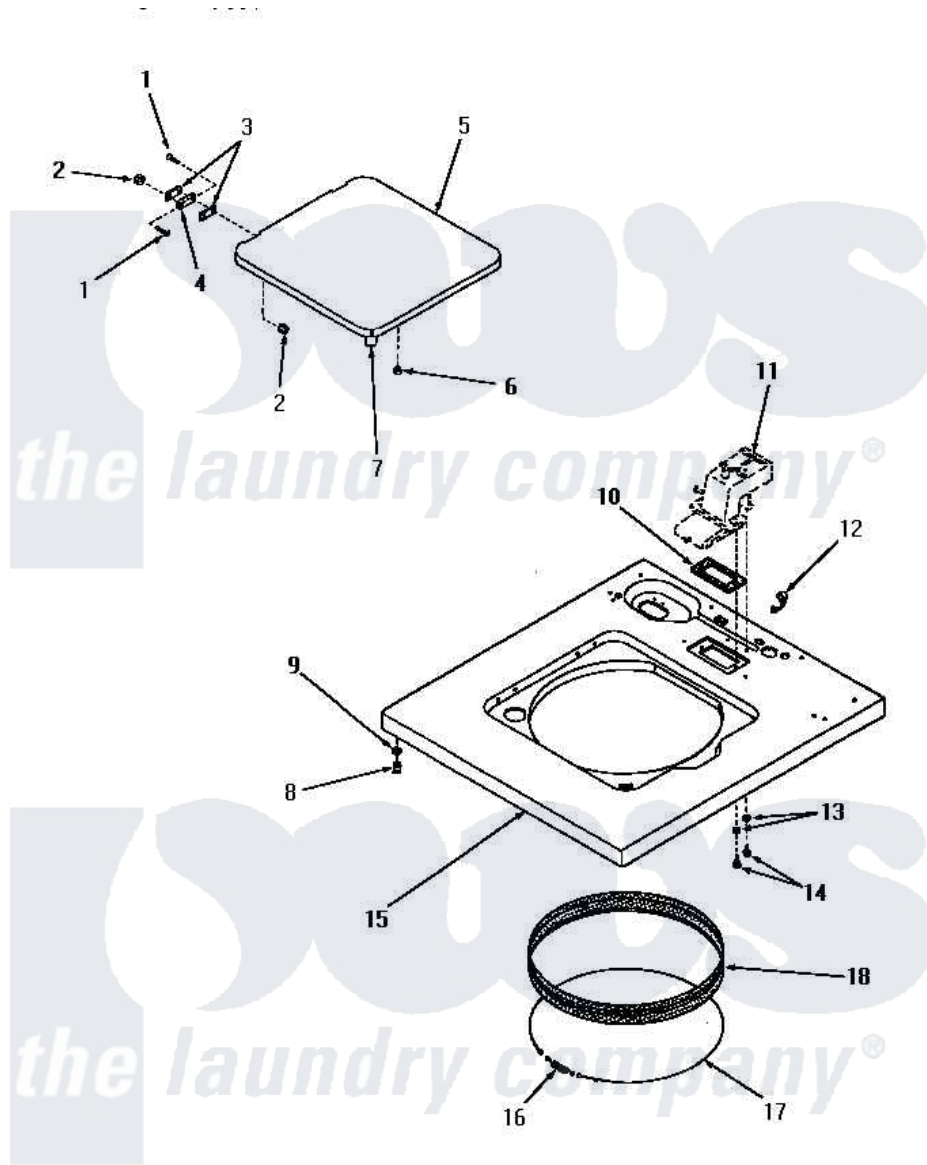

# Amana DA6100 10 - CABINET TOP & LOADING DOOR

## CABINET TOP AND LOADING DOOR

Amana [Residential Amana DA6100 Washer Parts](#) Parts Diagram 10 - CABINET TOP & LOADING DOOR  
 Click on the part number to view part

Item	Original Part Number	Replaced By	Status	Part Description
1	<a href="#">22649</a>			Screw, 8-32 X 13/32 FI
2	<a href="#">21752</a>			Nut, 8-32 Hex BriLock
3	<a href="#">21584</a>			Gasket
4	<a href="#">21583</a>			Hinge
5	22271W		Not Available	LOADING DOOR, WHITE
"	22271A		Not Available	LOADING DOOR, AVOCADO
"	22271H		Not Available	LOADING DOOR, HARVEST GOLD
"	22271C		Not Available	LOADING DOOR, COPPERTONE
6	<a href="#">21176</a>			Bumper
7	25217	<a href="#">R0603504</a>		Actuator, Door Switch
8	23007		Not Available	CAGED NUT
9	24861		Not Available	LOCKWASHER, .448X.789SH
10	23255		Not Available	GASKET
11	Y00000000		Not Available	SEE NOTE WATER INLET
12	21603	<a href="#">211881</a>		Grommet, Cord Part Not Used-

12	<a href="#">21903</a>	<a href="#">211001</a>		Gas Models Only
13	<a href="#">20493</a>			Washer, 11/64 ID x 3/8 OD
14	52150	<a href="#">489464</a>		Screw
15	24349A		Not Available	CABINET TOP, AVOCADO
"	25829W		Not Available	CABINET TOP, WHITE
"	24349C		Not Available	CABINET TOP, COPPERTONE
"	25829C		Not Available	CABINET TOP, COPPERTONE
"	25829H		Not Available	CABINET TOP, HARVEST GOLD
"	25829A		Not Available	CABINET TOP, AVOCADO
"	24349W		Not Available	CABINET TOP, W
"	24349H		Not Available	CABINET TOP, HARVEST GOLD
16	20791		Not Available	SPRING
17	22352		Not Available	RETAINER,WIRE
18	<a href="#">25277</a>			Guard, Rim