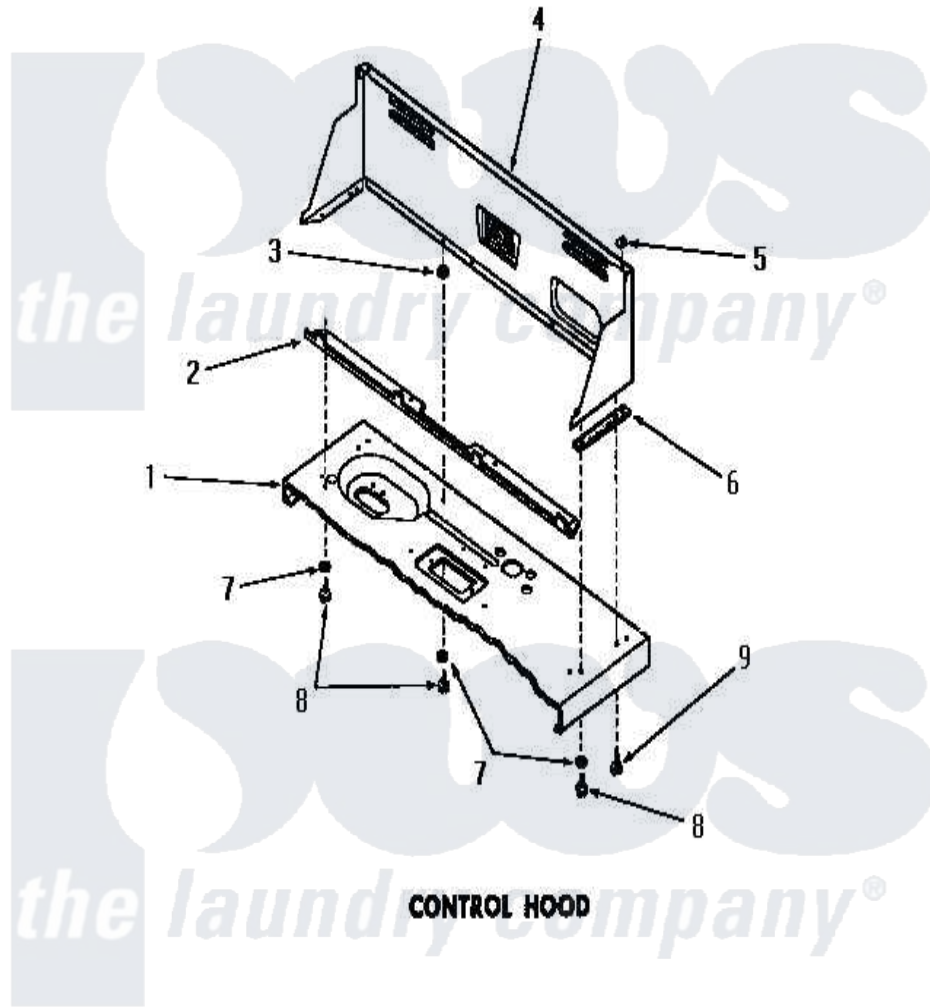

Amana DA6100 11 - CONTROL HOOD

Amana [Residential Amana DA6100 Washer Parts](#) Parts Diagram 11 - CONTROL HOOD
 Click on the part number to view part

Item	Original Part Number	Replaced By	Status	Part Description
1	Y00000000		Not Available	SEE NOTE CABINET TOP
2	23360		Not Available	ANGLE
3	23425		Not Available	WASHER,7/32IDX7/16ODX.
4	24330W		Not Available	CONTROL HOOD, WHITE
"	24330C		Not Available	CONTROL HOOD, COPPERTONE
"	24330H		Not Available	CONTROL HOOD, HARVEST GOLD
"	24330A		Not Available	CONTROL HOOD, AVOCADO
5	24522			Nut, Speed-8ab-18 C1995
6	23028		Not Available	GASKET,CONTROL BOX END
7	20493			Washer, 11/64 ID x 3/8 OD
8	52150	489464		Screw
9	25724		Not Available	HEX HEAD SCREW