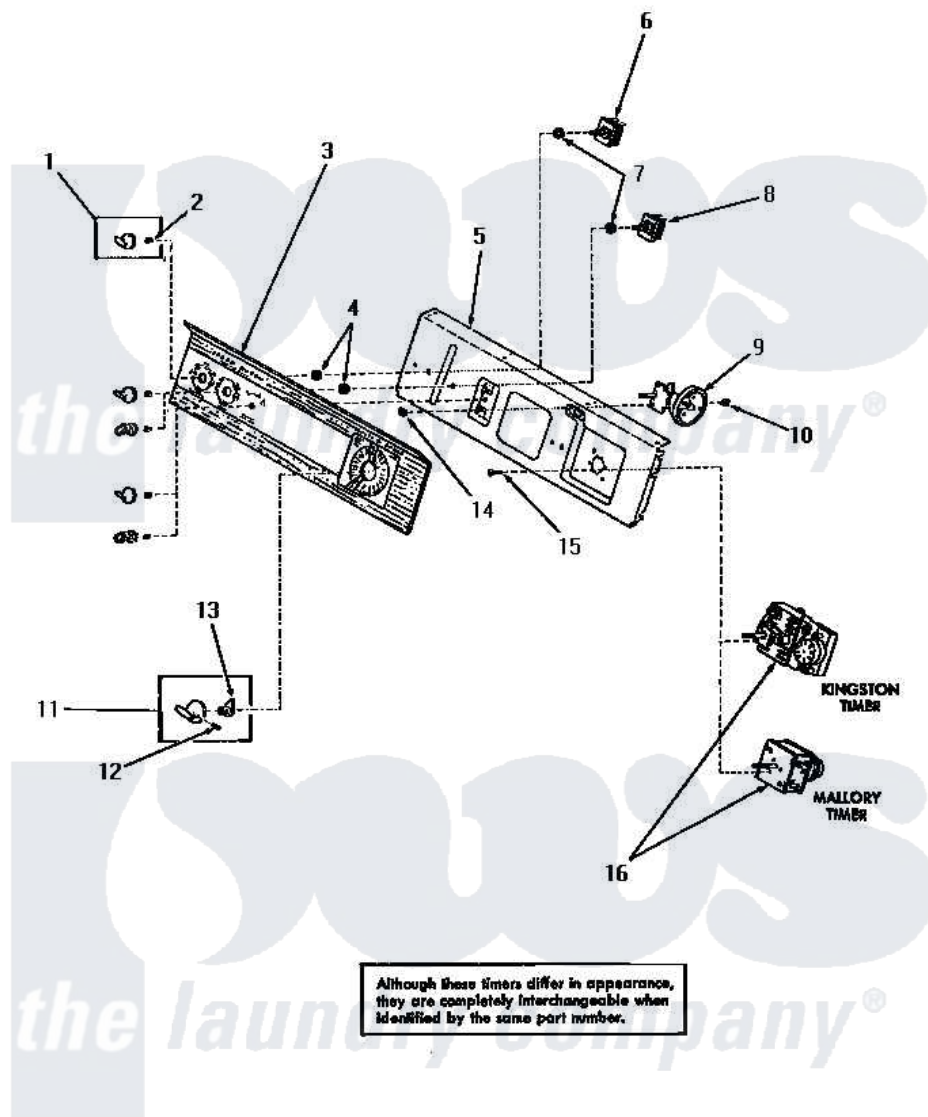

Amana DA6100 12 - CONTROL PANEL & CONTROLS

CONTROL PANEL AND CONTROLS

Amana [Residential Amana DA6100 Washer Parts](#) Parts Diagram 12 - CONTROL PANEL & CONTROLS
 Click on the part number to view part

Item	Original Part Number	Replaced By	Status	Part Description
1	23402		Not Available	KNOB,CONTROL
2	23392		Not Available	CLIP FOR 26816 KNOB
3	24765		Not Available	CONTROL PANEL
4	24391		Not Available	KNURLED NUT
5	Y00000000		Not Available	SEE NOTE PANEL SUPPORT PLATE
6	24392		Not Available	SWITCH TEMP
7	91176			Lockwasher, 3/8 Intshkp
8	24431		Not Available	SPEED SWITCH
9	24452			Switch, Pressure
10	23962	W10116760		Screw
11	24858		Not Available	ASSY,KNOB-TIMER
12	25285		Not Available	SETSCREW
13	24857		Not Available	INDICATOR
14	24522			Nut, Speed-8ab-18 C1995
15	70212			Screw, 8-32 X 5/32 RD H
16	24756		Not Available	TIMER