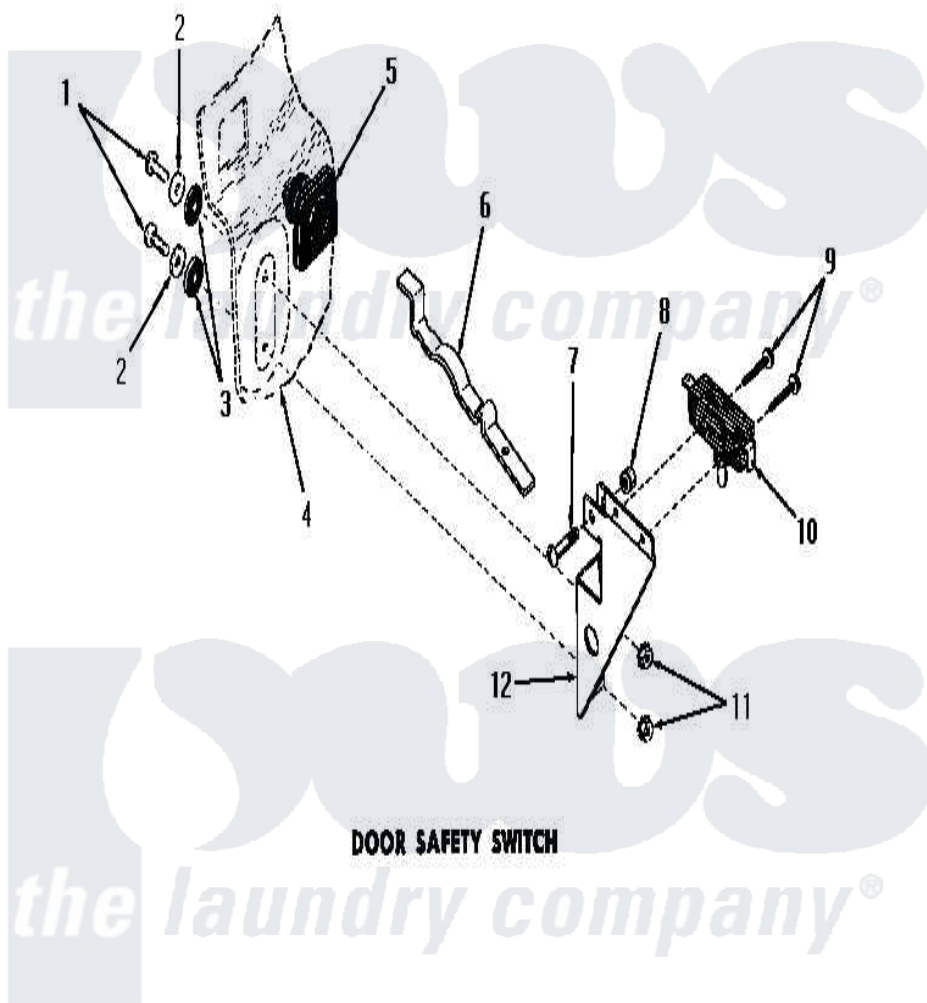

Amana DA6100 14 - DOOR SAFETY SWITCH

DOOR SAFETY SWITCH

Amana [Residential Amana DA6100 Washer Parts](#) Parts Diagram 14 - DOOR SAFETY SWITCH
 Click on the part number to view part

Item	Original Part Number	Replaced By	Status	Part Description
1	21081			Screw, 10-24 X 1/2 RD H
2	20492	M0270504		Washer
3	02928		Not Available	WASHER
4	Y00000000		Not Available	SEE NOTE DRAIN TUB
5	23591			Diaphragm
6	23592		Not Available	ARM
7	Y02370		Not Available	SCREW, 10-24X15/16 HEX
8	22001			Nut, 10-24 Nylon Hex BR
9	51783			Screw, 6b-20 X 7/8 HeX
10	23540		Not Available	SWITCH
11	23951	M0282009		Nut
12	22783		Not Available	BRACKET