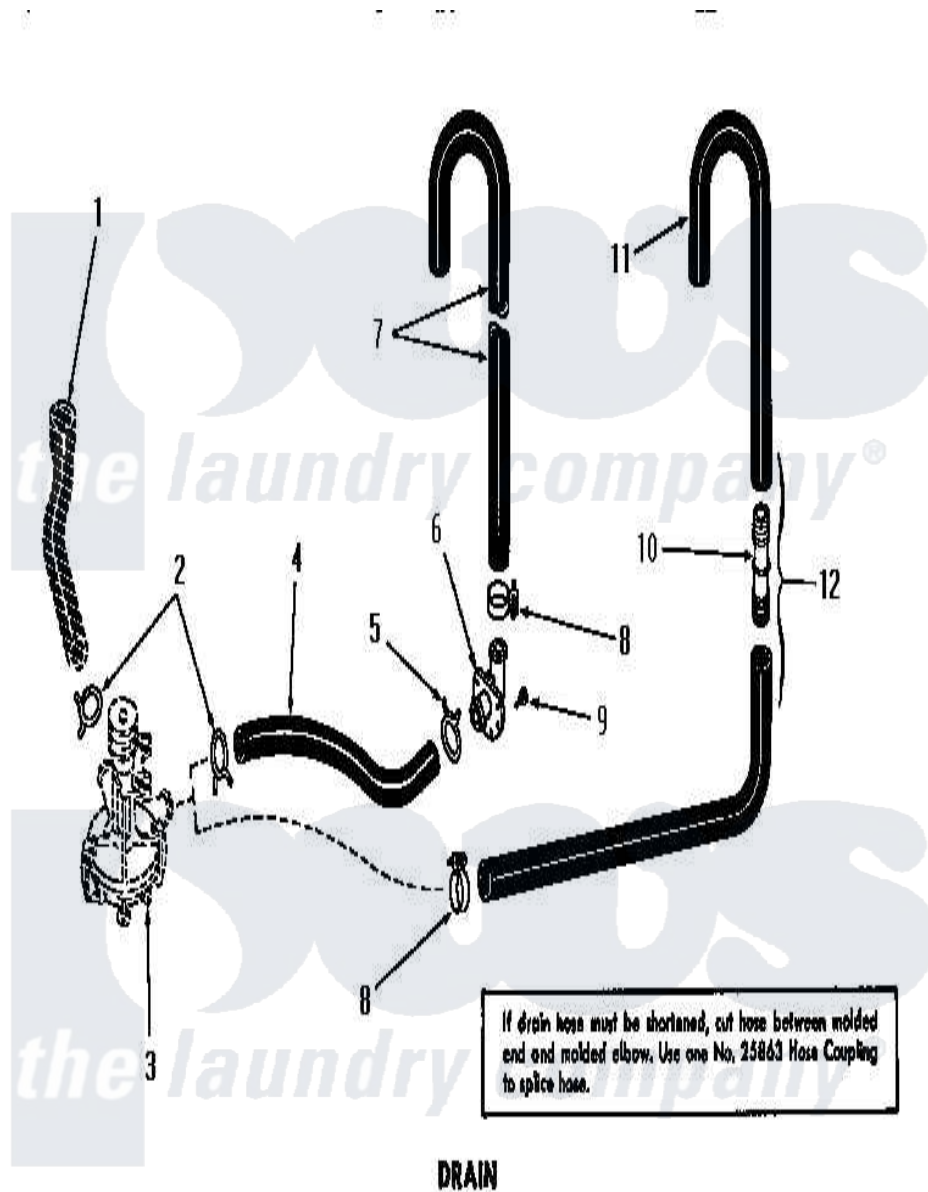

Amana DA6100 15 - DRAIN

Amana [Residential Amana DA6100 Washer Parts](#) Parts Diagram 15 - DRAIN
 Click on the part number to view part

Item	Original Part Number	Replaced By	Status	Part Description
1	Y00000000		Not Available	SEE NOTE DRAIN TUB OUTLET HOSE
2	20210		Not Available	NO LONGER AVAILABLE
3	Y00000000		Not Available	SEE NOTE PUMP ASSEMBLY
4	21254			Hose
5	Y03698		Not Available	CLAMP xREPLACE
6	23553		Not Available	ELBOW,DRAIN HOSE-PLAST
7	20240			Hose, M/F 29219
8	20211	285655		Clamp, Hose
9	51784		Not Available	SCREW,10B-16 X 1/2 HEX
10	25863	16272		Connector, Straight
11	25182		Not Available	DRAIN HOSE
12	Y00000000		Not Available	SEE NOTE DRAIN HOSE AND HOSE COUPLING -- (SEE NOTE)