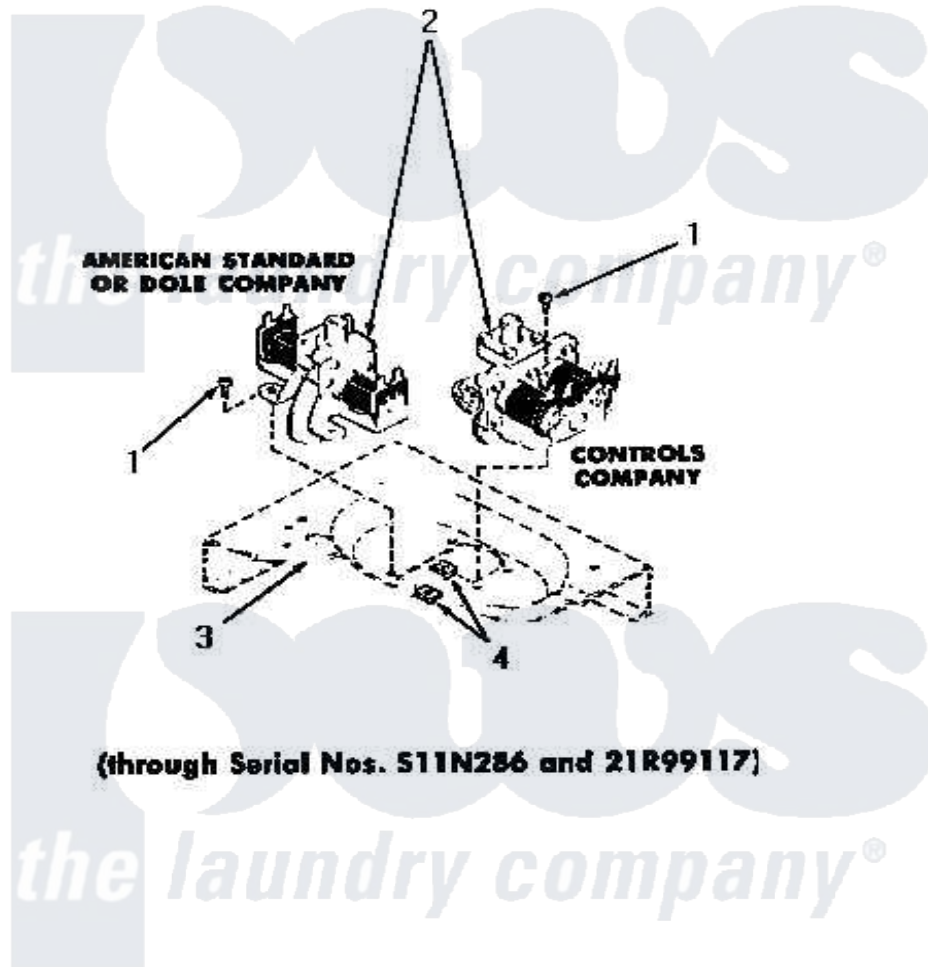

Amana DA6100 17 - MIXING VALVES

[Amana Residential Amana DA6100 Washer Parts](#) Parts Diagram 17 - MIXING VALVES
 Click on the part number to view part

Item	Original Part Number	Replaced By	Status	Part Description
1	51778			Screw, 8b-18 X 1/2 RD H
2	24597		Not Available	MIXING VALVE ASSEMBLY
3	Y00000000		Not Available	SEE NOTE CABINET TOP
4	23277		Not Available	NUT,SPEED