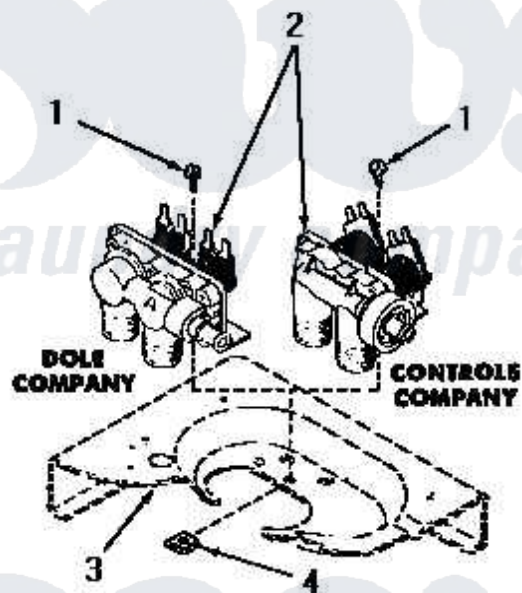

Amana DA6100 18 - MIXING VALVES

(starting Serial Nos. S11N287 and 21R99118)

Amana [Residential Amana DA6100 Washer Parts](#) Parts Diagram 18 - MIXING VALVES
 Click on the part number to view part

Item	Original Part Number	Replaced By	Status	Part Description
1	23962	W10116760		Screw
2	25832	205613		Water Valve
3	Y00000000		Not Available	SEE NOTE CABINET TOP
4	23277		Not Available	NUT,SPEED