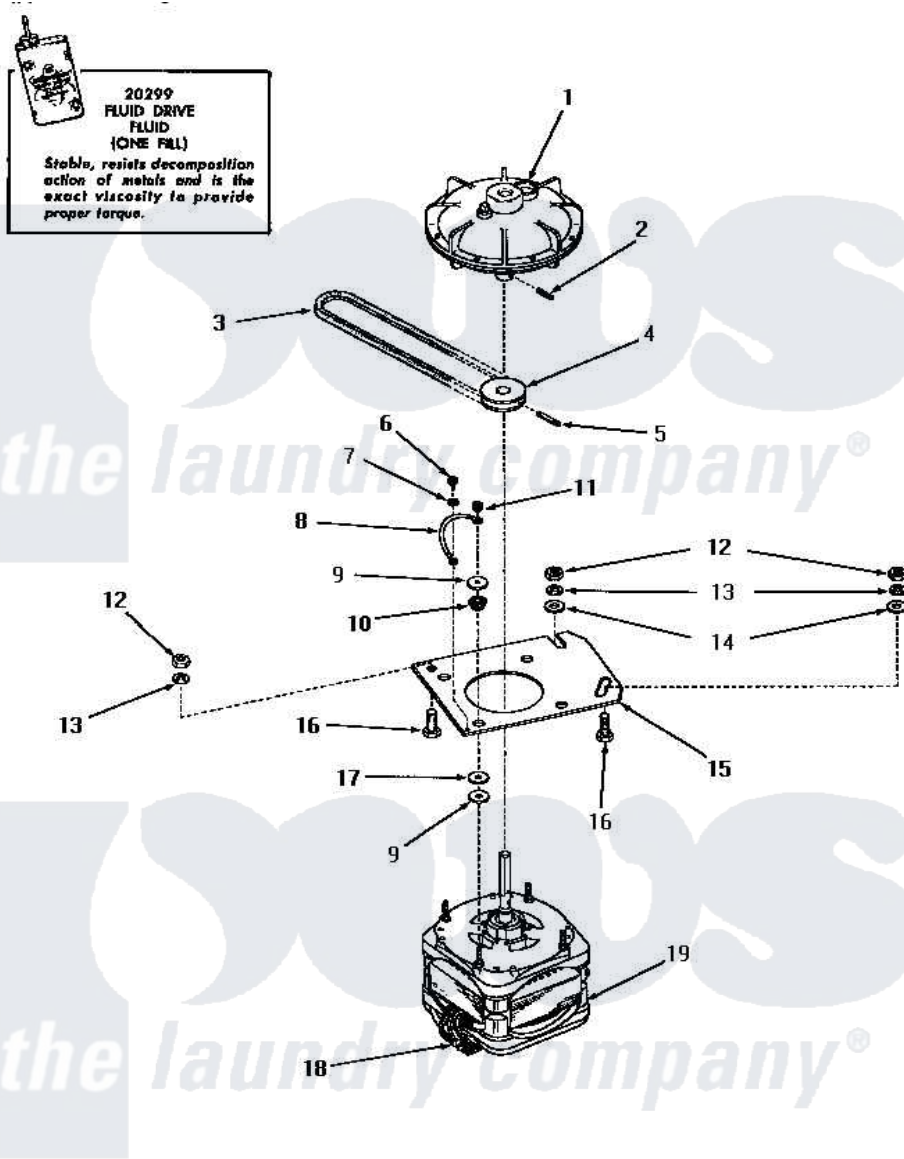

Amana DA6100 19 - MOTOR & FLUID DRIVE

MOTOR AND FLUID DRIVE

Amana [Residential Amana DA6100 Washer Parts](#) Parts Diagram 19 - MOTOR & FLUID DRIVE
 Click on the part number to view part

Item	Original Part Number	Replaced By	Status	Part Description
1	24706			Assembly, Fluid Drive
2	24703		Not Available	PIN,ROLL
3	23759		Not Available	BELT
4	26116			Pulley, Drive
5	23750			Pin, Roll
6	20530			Screw, 10-24 x 3/8 Hex
7	21735		Not Available	LOCKWASHER,No.10 INTSHKP
8	25484		Not Available	GROUND WIRE
9	20103	M0270519		Washer
10	20102		Not Available	WASHER
11	23604			Nut, Hex 10-32 Lock
12	20274	62739		Nut, Lock
13	20277			Lockwasher, 3/8 Std X 3
14	20279			Washer, 13/32 ID x 13/16 OD
15	23769		Not Available	PLATE,MOUNTING
16	20255		Not Available	SCREW,3/8-16 X 1 HEX H

17	20104		Washer
18	24142	Not Available	SWITCH,MOTOR
"	24139	Not Available	SWITCH,MOTOR
19	26069		X Assembly, Motor And Pulley
NI	20299	Not Available	FLUID DRIVE FLUID-BULK