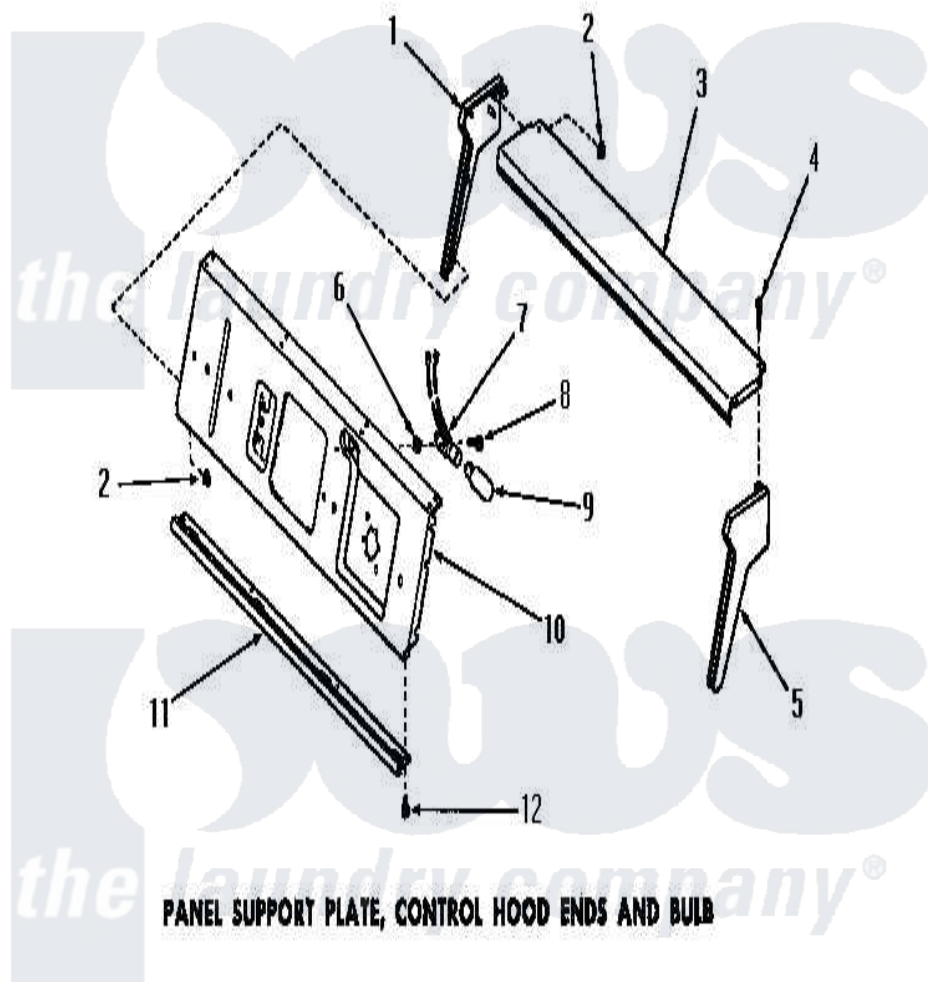

Amana DA6100 20 - PANEL SUPP PLATE, CTRL HOOD ENDS & BULB

Amana [Residential Amana DA6100 Washer Parts](#) Parts Diagram 20 - PANEL SUPP PLATE, CTRL HOOD ENDS & BULB

[Click on the part number to view part](#)

Item	Original Part Number	Replaced By	Status	Part Description
1	23367		Not Available	WIRING DIAGRAM
2	23409		Not Available	NUT
3	23383		Not Available	CONTROL HOOD TOP
4	25232		Not Available	SCREW,8AB-18X7/8 OVAL
5	23368	25190SPQ		Hood End
6	22378		Not Available	NUT
7	Y22368		Not Available	BULB RECEPTACLE
8	20268	80399		SCREW Pan Head CR Rec 832x281
9	21608	A3167501		Lamp Oven, Int.
10	24755		Not Available	PANEL SUPPORT PLATE
11	23390		Not Available	PANEL TRIM
12	23222	3177991		Screw