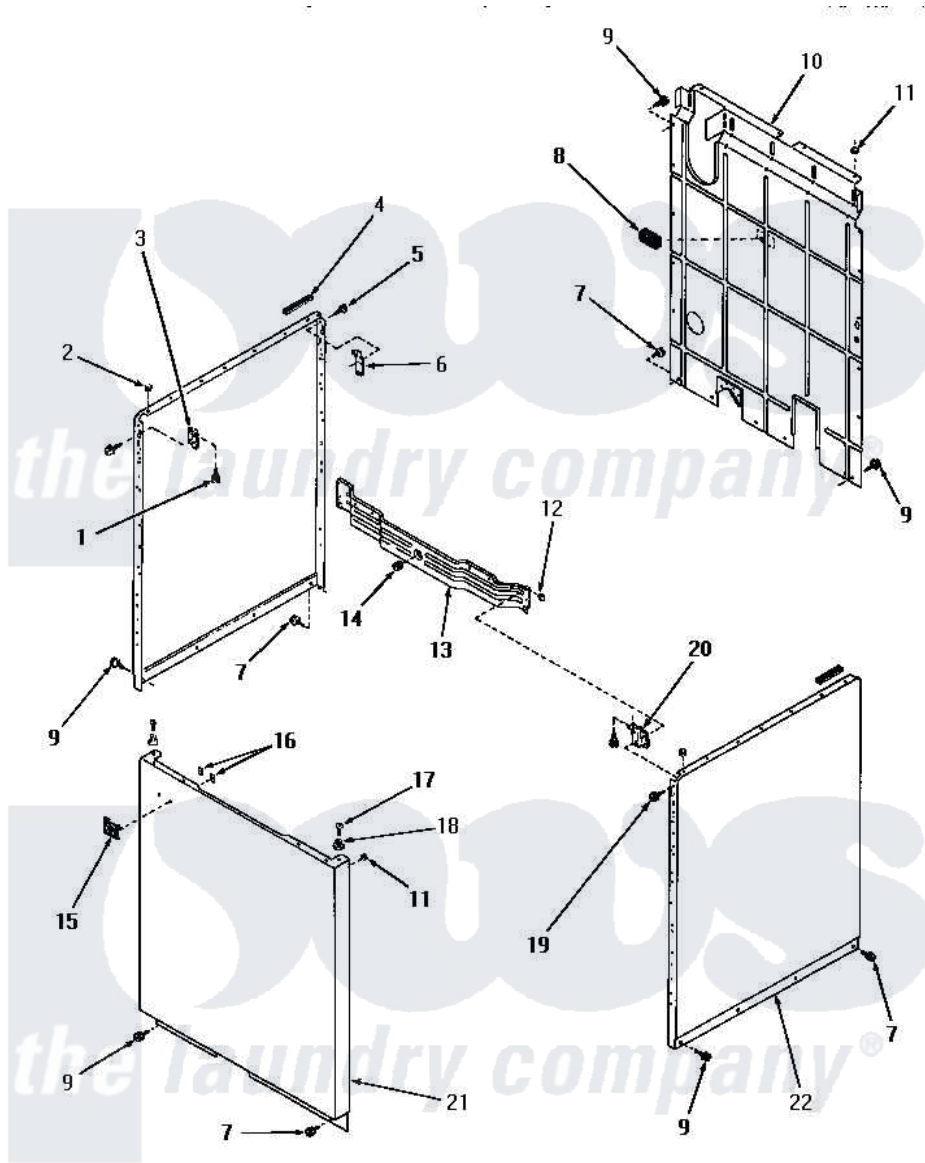

Amana DA6100 21 - PANELS

PANELS

Amana [Residential Amana DA6100 Washer Parts](#) Parts Diagram 21 - PANELS
 Click on the part number to view part

Item	Original Part Number	Replaced By	Status	Part Description
1	23008			Screw, 10-24 X 3/4 Sems
2	21176			Bumper
3	22847		Not Available	BRACKET
"	26691		Not Available	BRACKET,HOLD DOWN-L.H.
4	80312			Bumper Pad
5	51784		Not Available	SCREW,10B-16 X 1/2 HEX
6	52487			Lug, Hold-Down
7	26415	27001200		Screw
8	23257		Not Available	PAD,BUMPER
9	26592		Not Available	HEX HEAD SCREW
10	24342GR		Not Available	REAR PANEL, GRAY
11	20387			Bumper
12	25987		Not Available	NUT,SPEED
"	21747			Nut, Speed
13	21262		Not Available	CROSS BRACE, FRONT
14	25959			Grommet

15	22086	Not Available	MONOGRAM
16	22161	Not Available	CLIP
17	Q6535	Not Available	SCREW,10B-16 X 3/4 ROU
18	23020	Not Available	MOUNT,PANEL
19	03814		Screw, 10-24 X 1/2 Roun
"	51784	Not Available	SCREW,10B-16 X 1/2 HEX
20	22846	Not Available	BRACKET
"	26690	Not Available	BRACKET,HOLD DOWN-R.H.
21	24687A	Not Available	FRONT PANEL, AVOCADO
"	24687W	Not Available	FRONT PANEL, WHITE
"	24687H	Not Available	FRONT PANEL, HARVEST GOLD
"	24687C	Not Available	FRONT PANEL, COPPERTONE
22	24336A	Not Available	SIDE PANEL, RIGHT OR LEFT, AVO
"	24336W	Not Available	xREPLACE
"	24336H	Not Available	SIDE PANEL, RIGHT OR LEFT, HAR
"	24336C	Not Available	SIDE PANEL, RIGHT OR LEFT, COP