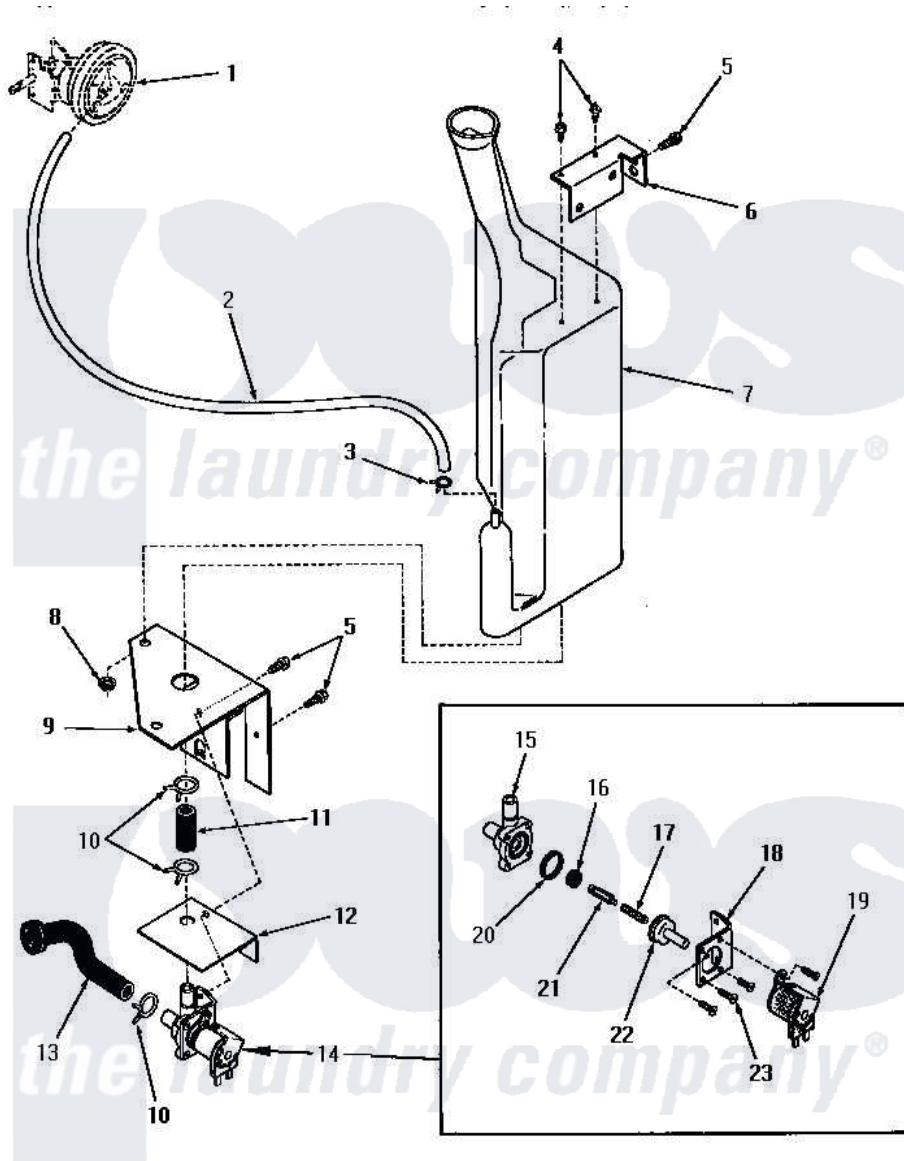

# Amana DA6100 23 - RESERVOIR & DRAIN VALVE

**RESERVOIR AND DRAIN VALVE**  
**(Through Serial Nos. 5556D39 and 234J7952)**

Amana [Residential Amana DA6100 Washer Parts](#) Parts Diagram 23 - RESERVOIR & DRAIN VALVE  
 Click on the part number to view part

Item	Original Part Number	Replaced By	Status	Part Description
1	Y00000000		Not Available	SEE NOTE PRESSURE SWITCH
2	24444		Not Available	NO LONGER AVAILABLE
3	Y222294	<a href="#">596669</a>		Clamp, Manifold
4	52150	<a href="#">489464</a>		Screw
5	51784		Not Available	SCREW,10B-16 X 1/2 HEX
6	24394		Not Available	UPPER BRACKET
7	24430		Not Available	RESERVOIR
8	24441		Not Available	WIRING DIAGRAM
9	24393		Not Available	LOWER BRACKET
10	80479		Not Available	HOSE CLAMP
11	24440		Not Available	CODE J
12	25044		Not Available	SOLENOID SHIELD
13	24437		Not Available	HOSE
14	24438	<a href="#">68136-47</a>		Shelf Trim
15	24438G		Not Available	BODY
16	24438F		Not Available	SEAL

17	24438C	Not Available	SPRING
18	24438H	Not Available	MOUNTING BRACKET
19	24438A	Not Available	SOLENOID
20	24438E	Not Available	GASKET
21	24438D	Not Available	ARMATURE
22	24438B	Not Available	GUIDE,ARMATURE
23	21561G	Not Available	ROUND HEAD SCREW