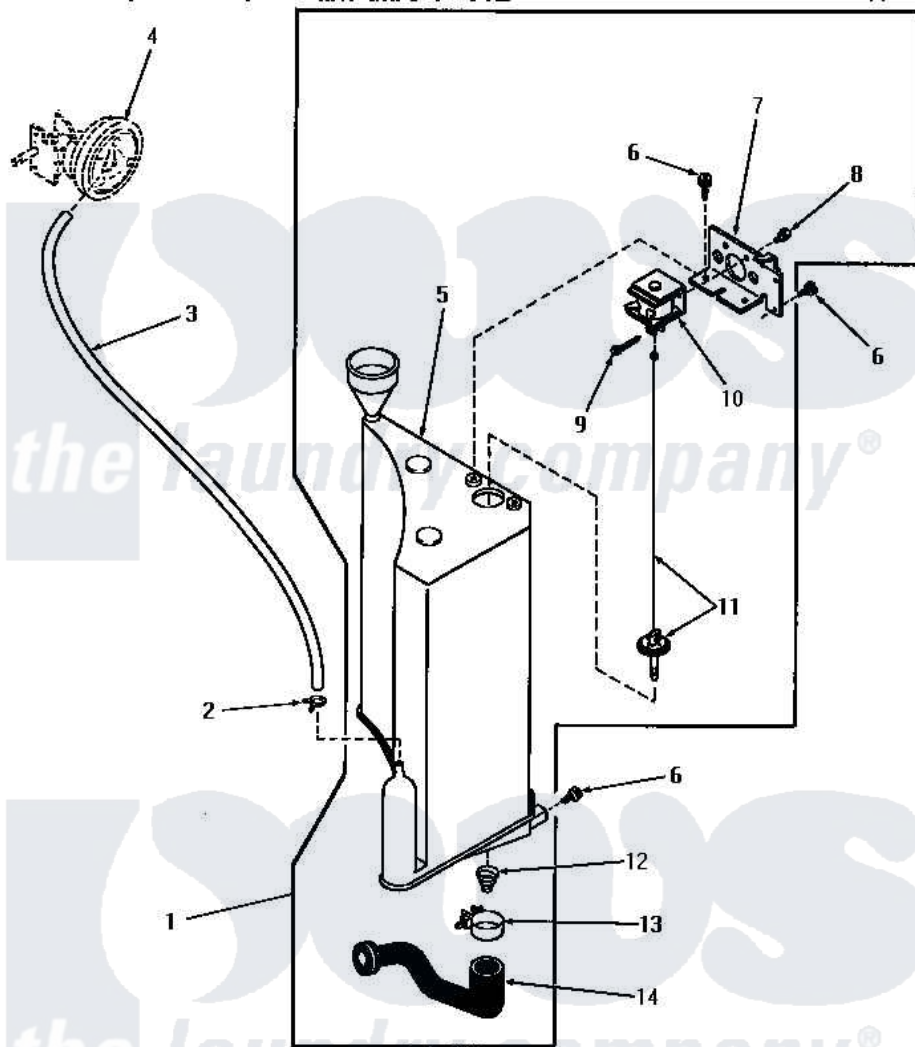

Amana DA6100 24 - RESERVOIR & DRAIN VALVE

RESERVOIR AND DRAIN VALVE (Starting Serial Nos. 5556D40 and 234J7953)

Amana [Residential Amana DA6100 Washer Parts](#) Parts Diagram 24 - RESERVOIR & DRAIN VALVE
Click on the part number to view part

Item	Original Part Number	Replaced By	Status	Part Description
1	26003			Assembly, Pressure Tank-Com
2	Y22294	596669		Clamp, Manifold
3	24444		Not Available	NO LONGER AVAILABLE
4	Y00000000		Not Available	SEE NOTE PRESSURE SWITCH
5	25993		Not Available	RESERVOIR
6	51784		Not Available	SCREW,10B-16 X 1/2 HEX
7	Y26000		Not Available	BRACKET
8	Y03950			Screw, 10-32 x 5/16 Sems
9	20248			Pin, Cotter
10	25999		Not Available	SOLENOID,DRAIN VALVE
11	26244			Assembly, Plunger-Drain Val
12	25997		Not Available	SPRING,DRAIN VALVE
13	20824		Not Available	HOSE CLAMP
14	25998			Hose, Drain-Pressure Ta