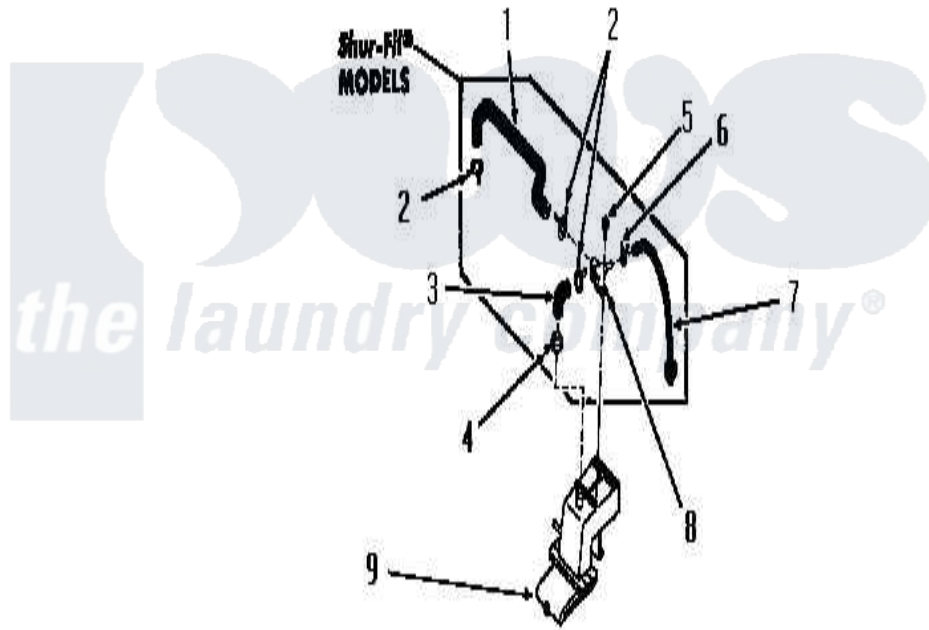

Amana DA6100 26 - WATER INLET & FILLER HOSE

WATER INLET AND FILLER HOSE

(Shur-Fit® MODELS — through Serial No. 21N92779)

Amana [Residential Amana DA6100 Washer Parts](#) Parts Diagram 26 - WATER INLET & FILLER HOSE
 Click on the part number to view part

Item	Original Part Number	Replaced By	Status	Part Description
"	NOTE:		Not Available	ALTHOUGH THESE TIMERS DIFFER IN APPEARANCE, THEY ARE COMPLETELY INTERCHANGEABLE WHEN IDENTIFIED BY THE SAME PART NUMBER.
1	24445		Not Available	FILLER HOSE
2	80479		Not Available	HOSE CLAMP
3	24432		Not Available	FILLER ELBOW HOSE
4	25988	596669		Clamp, Manifold
5	23628	489464		Screw
6	Y22294	596669		Clamp, Manifold
7	24439	204439		Screw And Fstner Assembly
8	24275		Not Available	TEE, INLET x REPLACE
9	23327			Assembly, Water Inlet