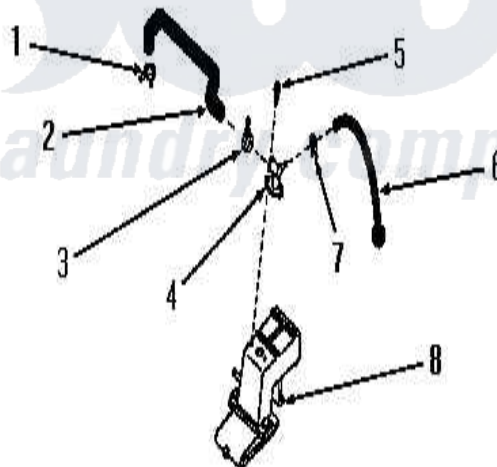

# Amana DA6100 27 - WATER INLET & FILLER HOSE

## WATER INLET AND FILLER HOSE

(Shur-Fix<sup>®</sup> MODELS — starting Serial No. 21N92780 and continuing through 21R99117)

Amana [Residential Amana DA6100 Washer Parts](#) Parts Diagram 27 - WATER INLET & FILLER HOSE  
Click on the part number to view part

Item	Original Part Number	Replaced By	Status	Part Description
1	80479		Not Available	HOSE CLAMP
2	24445		Not Available	FILLER HOSE
3	25988	<a href="#">596669</a>		Clamp, Manifold
4	<a href="#">25952</a>			Tee, Inlet
5	23628	<a href="#">489464</a>		Screw
6	24439	<a href="#">204439</a>		Screw And Fastener Assembly
7	Y22294	<a href="#">596669</a>		Clamp, Manifold
8	<a href="#">25956</a>			Inlet, Water