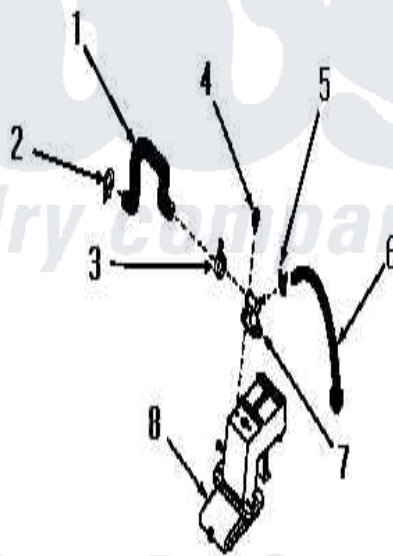

Amana DA6100 28 - WATER INLET & FILLER HOSE

Shur-Fit® MODELS

WATER INLET AND FILLER HOSE

(starting Serial Nos. S11N287 and 21R99118)

Amana [Residential Amana DA6100 Washer Parts](#) Parts Diagram 28 - WATER INLET & FILLER HOSE
Click on the part number to view part

Item	Original Part Number	Replaced By	Status	Part Description
1	25821			Hose, Filler
2	80479		Not Available	HOSE CLAMP
3	25988	596669		Clamp, Manifold
4	23628	489464		Screw
5	Y22294	596669		Clamp, Manifold
6	24439	204439		Screw And Fstner Assembly
7	25952			Tee, Inlet
8	25956			Inlet, Water