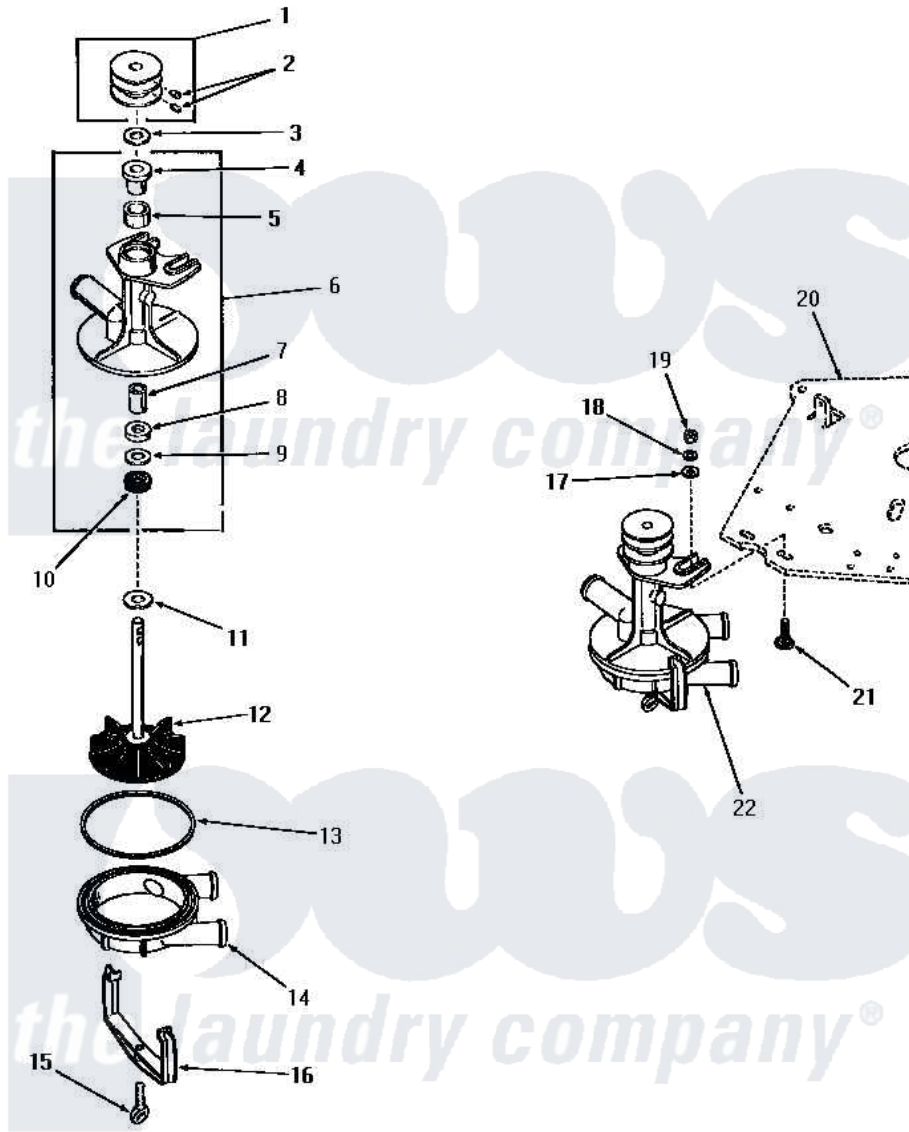

Amana DA6101 01 - 23907 & 24304 PUMP ASSEMBLIES

23907 AND 24304 PUMP ASSEMBLIES

Amana [Residential Amana DA6101 Washer Parts](#) Parts Diagram 01 - 23907 & 24304 PUMP ASSEMBLIES
 Click on the part number to view part

Item	Original Part Number	Replaced By	Status	Part Description
1	23902		Not Available	ASSY,PULLEY
2	23960		Not Available	SCREW,1/4-20 X5/16 HEX
3	23897		Not Available	WASHER,.566IDX1.00ODX1
4	23882		Not Available	BEARING
5	26478			Wick
6	23901		Not Available	ASSY,PUMP BODY
7	23883		Not Available	BEARING
8	23885		Not Available	WASHER,8/16IDX1.00ODX.
9	23887		Not Available	WASHER,37/64IDX63/64OD
10	23900			Seal
11	23886		Not Available	WASHER,.578IDX1.25ODX1
12	23898			Assembly, Impeller
13	23892		Not Available	GASKET
14	23877		Not Available	BOTTOM,PUMP
15	20161			Screw, 5/16-18 X 1-1/16
16	23879			Clamp, Pump

17	20176		Washer, .2656 ID x 9/16 OD
18	03189		LoCkwasher, 1/4 Std-C P
19	20275	27001225	Nut, Jam Mid Lock 1/4-20
20	Y00000000	Not Available	SEE NOTE MOUNTING PLATE
21	24390		Bolt
22	23907	Not Available	ASSY,PUMP
NI	211P3		Kit, Pump Repair