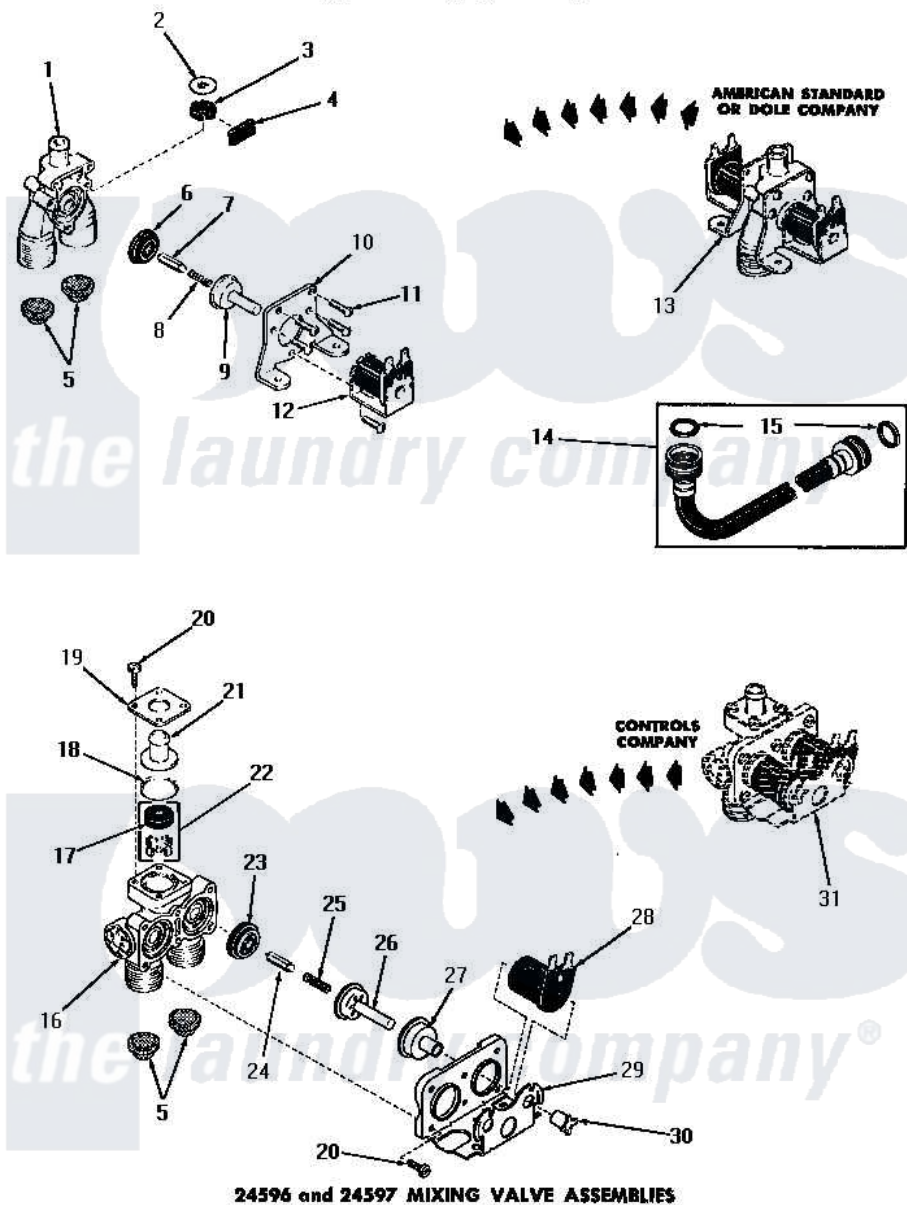

# Amana DA6101 02 - 24596 & 24597 MIXING VALVE ASSEMBLIES

Amana [Residential Amana DA6101 Washer Parts](#) Parts Diagram 02 - 24596 & 24597 MIXING VALVE ASSEMBLIES  
 Click on the part number to view part

Item	Original Part Number	Replaced By	Status	Part Description
1	20678		Not Available	BODY, VALVE
2	23224G		Not Available	DIFFUSER
3	<a href="#">23224C</a>			Regulator, Flow
4	21561D		Not Available	PLUG
5	20181-0		Not Available	INLET SCREEN
6	23224F		Not Available	DIAPHRAGM
7	<a href="#">23224D</a>			Armature
8	23224E		Not Available	SPRING
9	23224B		Not Available	GUIDE
10	21561E		Not Available	MOUNTING BRACKET
11	21561G		Not Available	ROUND HEAD SCREW
12	21714A		Not Available	SOLENOID
13	Y00000000		Not Available	SEE NOTE MIXING VALVE ASSEMBLY
14	20241	<a href="#">EZ20241</a>		20 x 24 x 1 Filter 1 Metal Side
15	20290	<a href="#">Y013783</a>		Washer, Inlet Hose
16	24596Q		Not Available	VALVE BODY

17	Y00000000	Not Available	SEE NOTE INSTALL WITH CONCAVE SURFACE DOWN TOWARD VALVE BODY
18	24596L	Not Available	OUTLET FITTING GASKET
19	24596N	Not Available	OUTLET FITTING PLATE
20	24596P	Not Available	SCREW
21	24596M	Not Available	OUTLET FITTING
22	24597J	Not Available	FLOW REGULATOR
23	24596H	Not Available	DIAPHRAGM
24	24596G	Not Available	ARMATURE
25	24596F	Not Available	SPRING
26	24596E	Not Available	GUIDE
27	24596D	Not Available	GUIDE SLEEVE
28	24596A	Not Available	SOLENOID
29	24596C	Not Available	MOUNTING BRACKET
30	24596B	Not Available	SOLENOID SLEEVE
31	Y00000000	Not Available	SEE NOTE MIXING VALVE ASSEMBLY