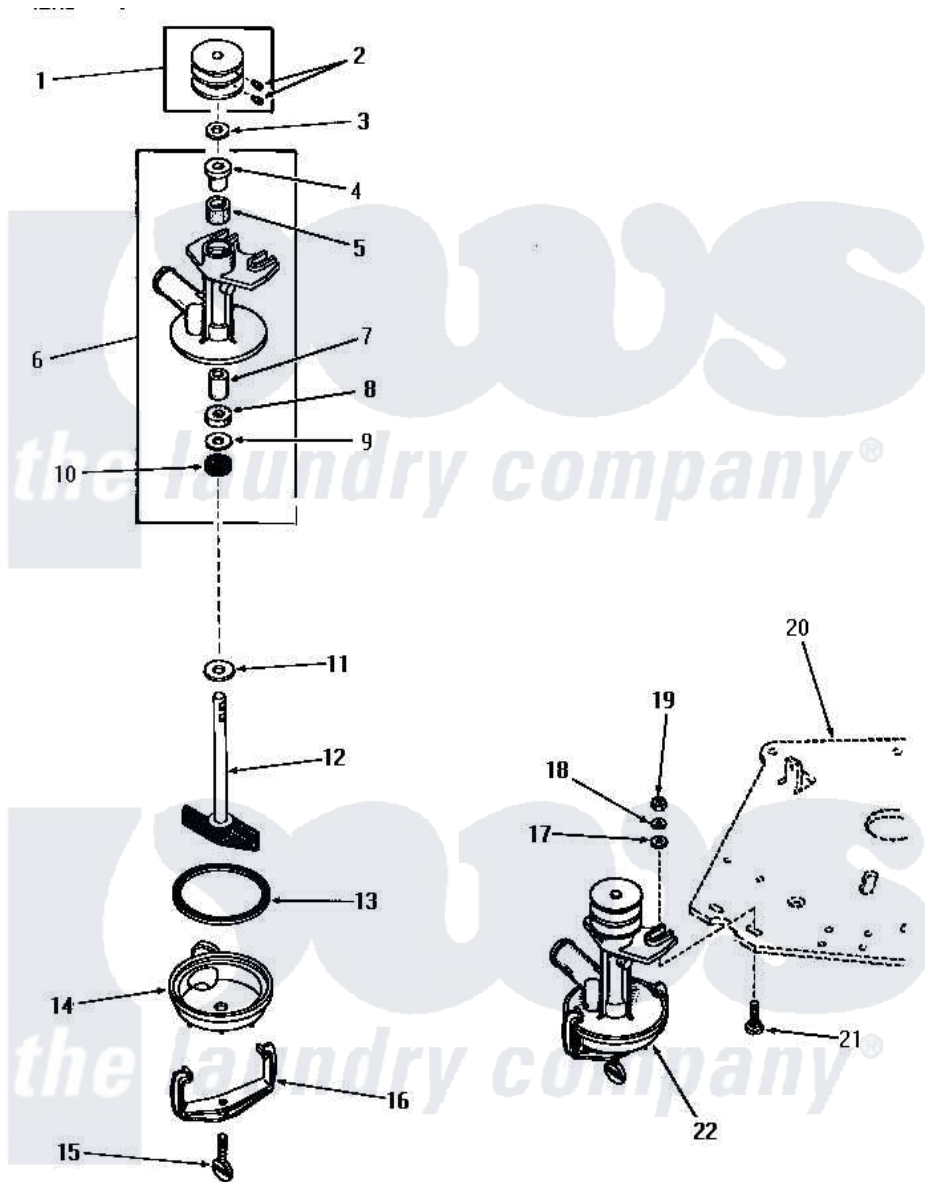

Amana DA6101 03 - 25178 PUMP ASSY

25178 PUMP ASSEMBLY

Amana [Residential Amana DA6101 Washer Parts](#) Parts Diagram 03 - 25178 PUMP ASSY
 Click on the part number to view part

Item	Original Part Number	Replaced By	Status	Part Description
1	23770		Not Available	ASSY,PULLEY
2	02771			Screw, 1/4-20 x 3/8 Hex S
3	20098			Washer, .440idx7/8odx1/
4	20072			Bearing
5	26479			Wick
6	20763		Not Available	PUMP BODY
7	20071			Bearing
8	20094			Packing Material
9	20093			Washer, 29/64 ID x 63/64 OD
10	20095			Seal
11	20099			Washer, .440idx1.125odx
12	04372		Not Available	ASSY,IMPELLER
13	20097		Not Available	GASKET
14	04316		Not Available	BOTTOM,PUMP
15	20161			Screw, 5/16-18 X 1-1/16
16	20066			Clamp, Pump

17	20176		Washer, .2656 ID x 9/16 OD
18	03189		LoCkwasher, 1/4 Std-C P
19	20275	27001225	Nut, Jam Mid Lock 1/4-20
20	Y00000000	Not Available	SEE NOTE MOUNTING PLATE
21	24390		Bolt
22	25178	Not Available	ASSY,PUMP
NI	131P3		Kit, Pump Kt85