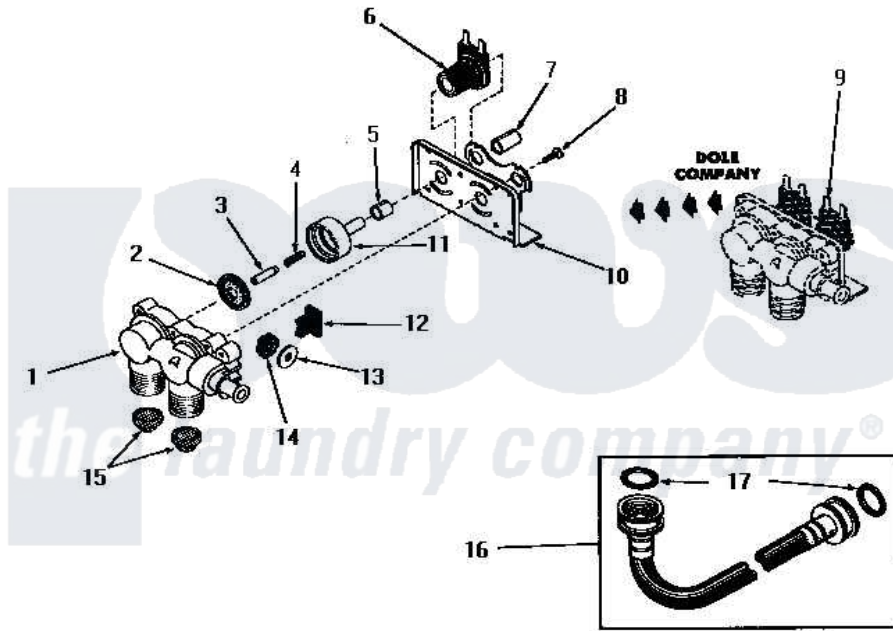

# Amana DA6101 04 - 25832 & 25833 MIXING VALVE ASSEMBLIES

## 25832 and 25833 MIXING VALVE ASSEMBLIES

Amana [Residential Amana DA6101 Washer Parts](#) Parts Diagram 04 - 25832 & 25833 MIXING VALVE ASSEMBLIES

[Click on the part number to view part](#)

Item	Original Part Number	Replaced By	Status	Part Description
1	<a href="#">24125</a>			Body, Valve
2	24134		Not Available	DIAPHRAGM
3	24132		Not Available	ARMATURE
4	24131		Not Available	SPRING
5	24129		Not Available	SLEEVE, SHORT
6	24126	<a href="#">33930</a>		Valve, Mixing
7	24128		Not Available	SLEEVE, LONG
8	25817C		Not Available	SCREW
9	Y00000000		Not Available	SEE NOTE MIXING VALVE ASSEMBLY
10	Y24127		Not Available	MOUNTING BRACKET
11	<a href="#">24130</a>			Guide, Armature
12	Y24135		Not Available	PLUG, FLOW REGULATOR
13	23224G		Not Available	DIFFUSER
14	<a href="#">23224C</a>			Regulator, Flow
15	24122	<a href="#">22002960</a>		Strainer, Washer Inlet
16	20241	<a href="#">EZ20241</a>		20 x 24 x 1 Filter 1 Metal Side

17	20290	<a href="#">Y013783</a>	Washer, Inlet Hose
18	24123	Not Available	VALVE BODY
19	25817K	Not Available	DIAPHRAGM
20	25817H	Not Available	ARMATURE
21	25817F	Not Available	ARMATURE GUIDE
22	25817D	Not Available	SLEEVE ADAPTER
23	24596A	Not Available	SOLENOID
24	25817M	Not Available	SOLENOID PLUG
25	25817G	Not Available	SPRING
26	25817E	Not Available	SLEEVE, GUIDE xREPLACE
27	25817B	Not Available	MOUNTING BRACKET
28	Y00000000	Not Available	SEE NOTE MIXING VALVE ASSEMBLY