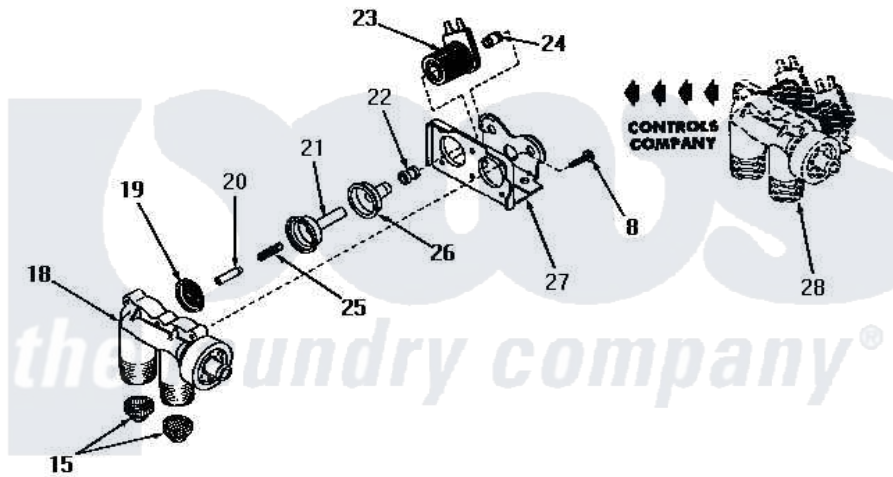

# Amana DA6101 04 - 25832 & 25833 MIXING VALVE ASSEMBLIES

## 25832 and 25833 MIXING VALVE ASSEMBLIES

Amana [Residential Amana DA6101 Washer Parts](#) Parts Diagram 04 - 25832 & 25833 MIXING VALVE ASSEMBLIES

[Click on the part number to view part](#)

Item	Original Part Number	Replaced By	Status	Part Description
1	<a href="#">24125</a>			Body, Valve
2	24134		Not Available	DIAPHRAGM
3	24132		Not Available	ARMATURE
4	24131		Not Available	SPRING
5	24129		Not Available	SLEEVE, SHORT
6	24126	<a href="#">33930</a>		Valve, Mixing
7	24128		Not Available	SLEEVE, LONG
8	25817C		Not Available	SCREW
9	Y00000000		Not Available	SEE NOTE MIXING VALVE ASSEMBLY
10	Y24127		Not Available	MOUNTING BRACKET
11	<a href="#">24130</a>			Guide, Armature
12	Y24135		Not Available	PLUG, FLOW REGULATOR
13	23224G		Not Available	DIFFUSER
14	<a href="#">23224C</a>			Regulator, Flow
15	24122	<a href="#">22002960</a>		Strainer, Washer Inlet
16	20241	<a href="#">EZ20241</a>		20 x 24 x 1 Filter 1 Metal Side

17	20290	<a href="#">Y013783</a>	Washer, Inlet Hose
18	24123	Not Available	VALVE BODY
19	25817K	Not Available	DIAPHRAGM
20	25817H	Not Available	ARMATURE
21	25817F	Not Available	ARMATURE GUIDE
22	25817D	Not Available	SLEEVE ADAPTER
23	24596A	Not Available	SOLENOID
24	25817M	Not Available	SOLENOID PLUG
25	25817G	Not Available	SPRING
26	25817E	Not Available	SLEEVE, GUIDE xREPLACE
27	25817B	Not Available	MOUNTING BRACKET
28	Y00000000	Not Available	SEE NOTE MIXING VALVE ASSEMBLY