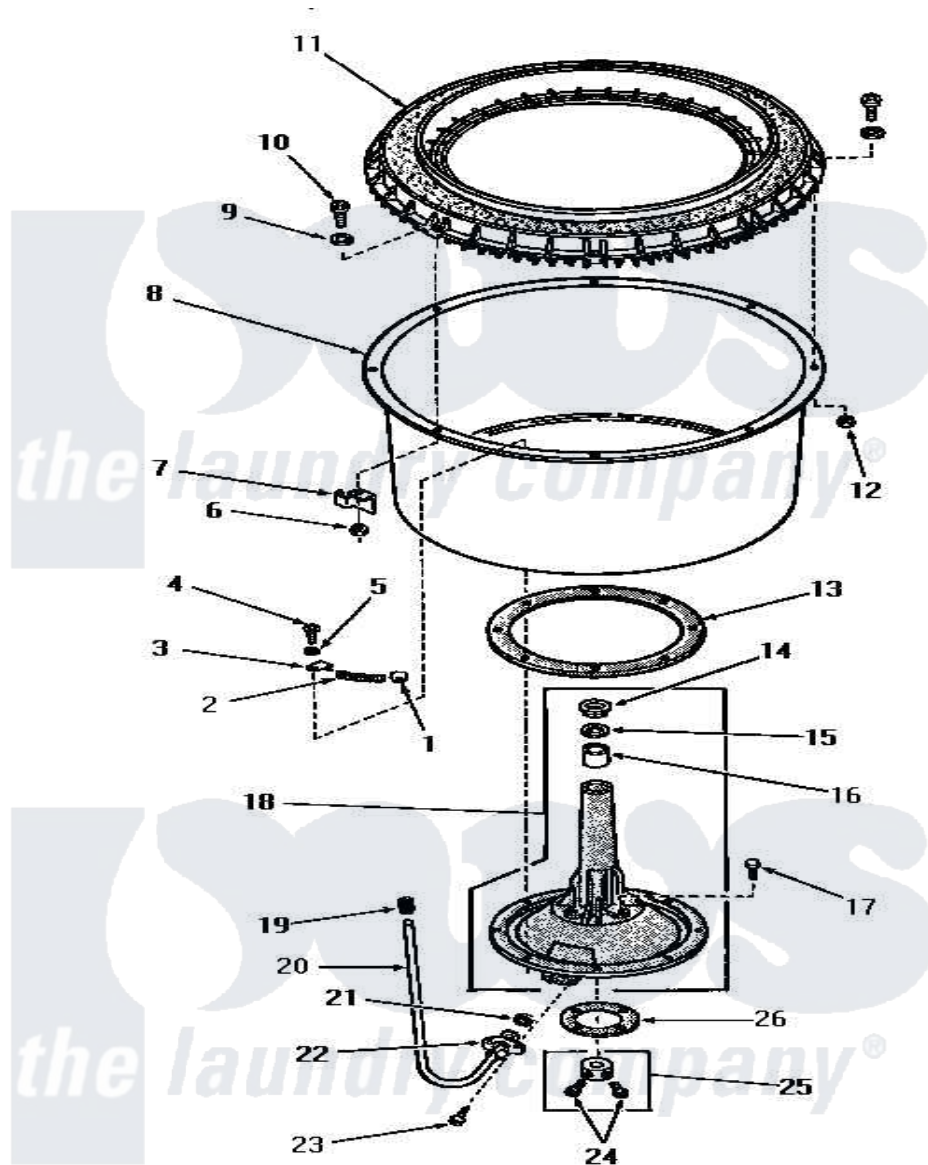

Amana DA6101 06 - AGITATOR POST & SPIN TUB

AGITATOR POST AND SPIN TUB

Amana [Residential Amana DA6101 Washer Parts](#) Parts Diagram 06 - AGITATOR POST & SPIN TUB
 Click on the part number to view part

Item	Original Part Number	Replaced By	Status	Part Description
1	22446			Clip
2	22144			Spring
3	22447			Clip
4	20260			Screw, 5/16-18 X 3/4 RD
5	20121		Not Available	GASKET
6	26678			Nut, Self-Locking
7	22025			Bracket
8	22382		Not Available	TUB,SPIN
9	25100			Washer, 17/64 ID x 1/2 OD
10	25251	EZ25251		25 x 25 x 1 Filter 1 Metal Side
11	24931		Not Available	BALANCE RING
12	25250			Nut, 1/4-20 Hex Nyllock
13	20122			Gasket
14	23685			Bearing
15	23684			Seal
16	23686			Bearing

17	20261		Screw, Cap
18	23993	Not Available	ASSY,CENTER COLUMN
19	22351		Sleeve
20	22359		Tube, Sediment
21	20110		Gasket
22	26046		Bracket, Sediment Tube
23	20852	Not Available	SCREW,10-24 X 1/2 HEX
24	23481	02422	Screw, 1/4-20 X 1/2 HeX
25	20377		Collar Assembly
26	20120		Gasket
NI	243P3	Not Available	KIT,AGITATOR POST