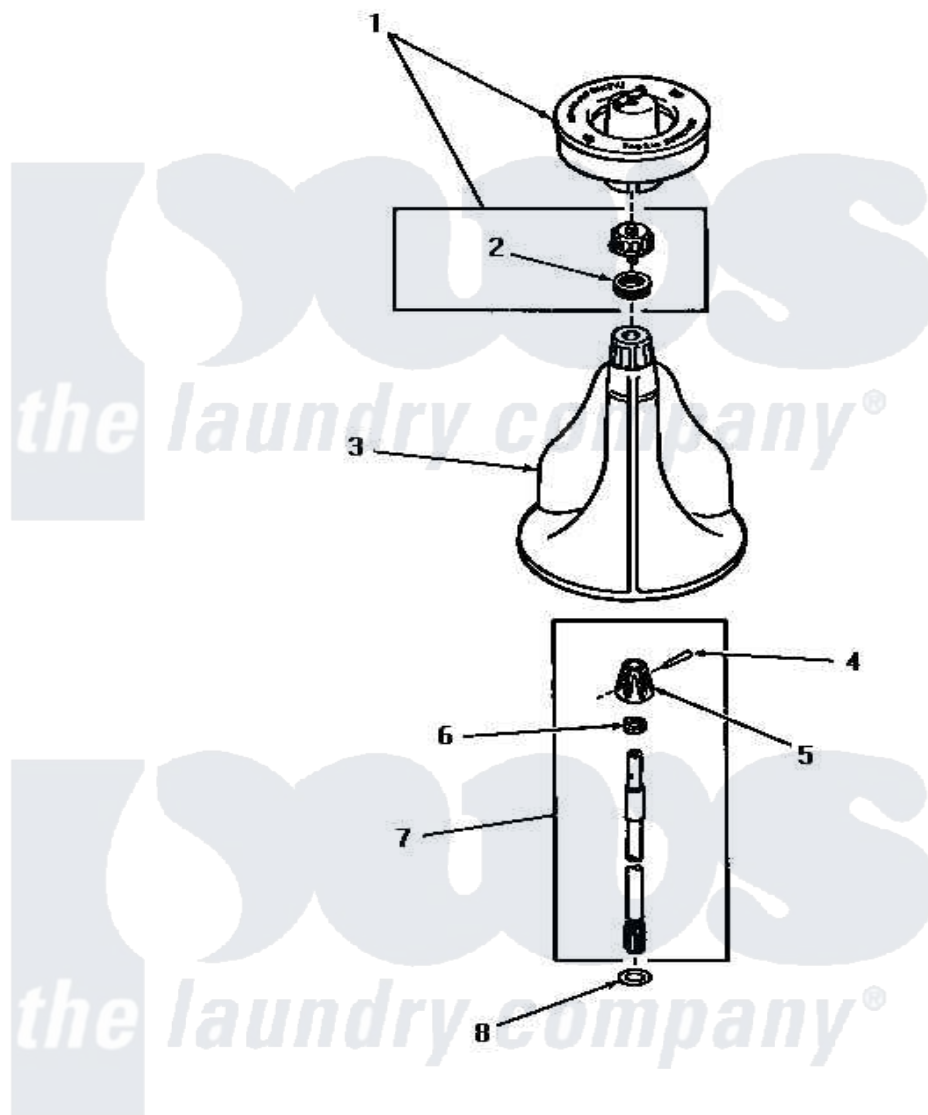

Amana DA6101 07 - AGITATOR, SHAFT & FABRIC SOFTENER DISP

AGITATOR, SHAFT AND FABRIC SOFTENER DISPENSER

Amana Residential Amana DA6101 Washer Parts Parts Diagram 07 - AGITATOR, SHAFT & FABRIC SOFTENER DISP
 Click on the part number to view part

Item	Original Part Number	Replaced By	Status	Part Description
1	23546		Not Available	ASSY,DISPENSER-FAB-SOF
"	26015			Assembly, Cap And Ring-Agitator
2	20136			Ring
3	26006			Assembly, Agitator
4	20243			Pin, Taper
5	20056		Not Available	BLOCK, DRIVE
6	20057	222T017P01		Washer FIB 21/32 ID X 1156 OD X 1/8
7	21751	21751P		Assyshaft
8	22135			Washer