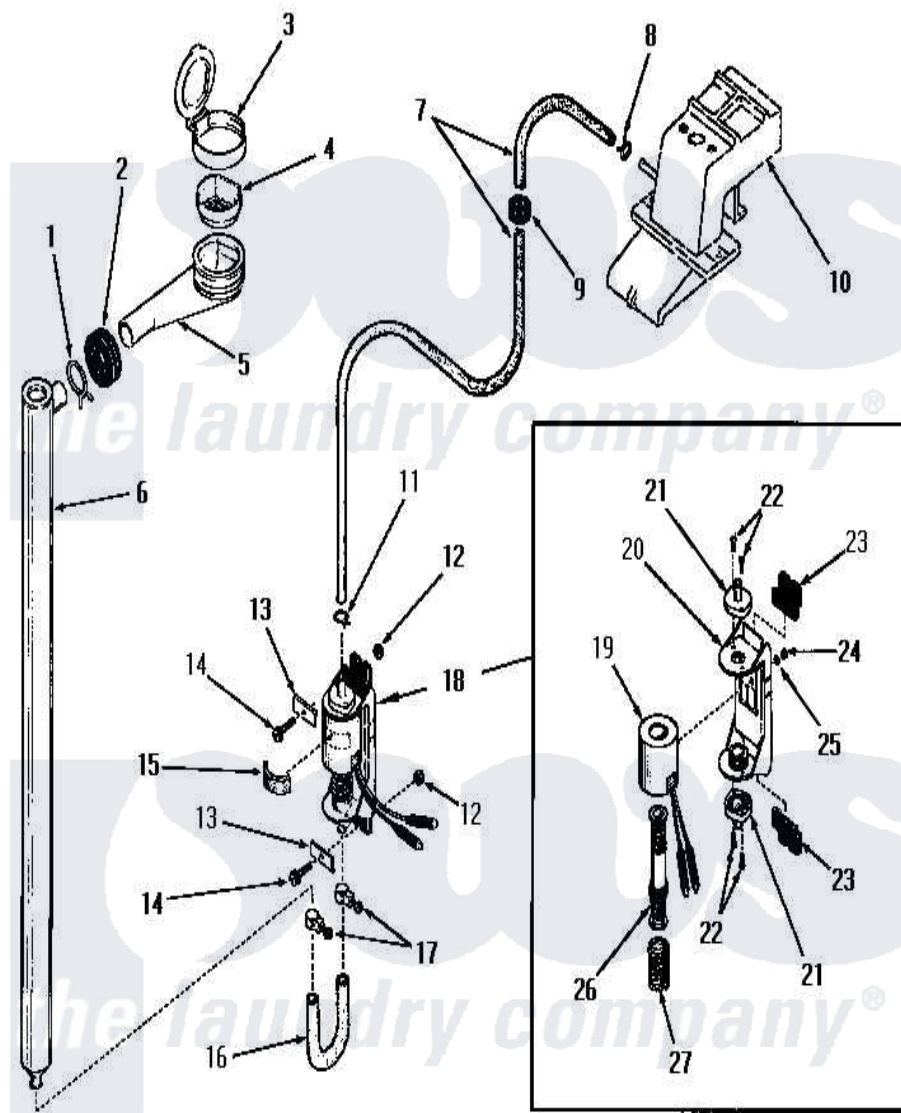

# Amana DA6101 08 - BLEACH DISPENSER

## BLEACH DISPENSER

Amana [Residential Amana DA6101 Washer Parts](#) Parts Diagram 08 - BLEACH DISPENSER  
 Click on the part number to view part

Item	Original Part Number	Replaced By	Status	Part Description
1	Y03640		Not Available	CLAMP
2	20118		Not Available	GROMMET,1982 INV
3	22484		Not Available	BLEACH LID
4	<a href="#">21984</a>			Cover, Dispenser
5	22377		Not Available	DISPENSER xREPLACE
6	22303		Not Available	TUBE,BLEACH
7	22300		Not Available	HOSE
8	23410		Not Available	HOSE CLAMP
9	22299		Not Available	GROMMET
10	Y00000000		Not Available	SEE NOTE WATER INLET
11	22295		Not Available	HOSE CLAMP
12	<a href="#">22001</a>			Nut, 10-24 Nylon Hex BR
13	Y22287		Not Available	BLEACH PUMP BRACKET
14	25989		Not Available	HEX HEAD SCREW
15	25220		Not Available	BUMPER
16	22302		Not Available	HOSE

17	24904	Not Available	CLAMP
18	<a href="#">22337</a>		Pump, Bleach
19	22337B	Not Available	COIL AND FRAME
20	22337A	Not Available	BASE
21	22337E	Not Available	HOSE CONNECTOR
22	51356	Not Available	SCREW,6-32 X 5/16 RD H
23	22337F	Not Available	ISOLATION MOUNT
24	22337G	Not Available	NUT
25	21735	Not Available	LOCKWASHER,No.10 INTSHKP
26	22337C	Not Available	ARMATURE AND VALVE
27	22337D	Not Available	SPRING