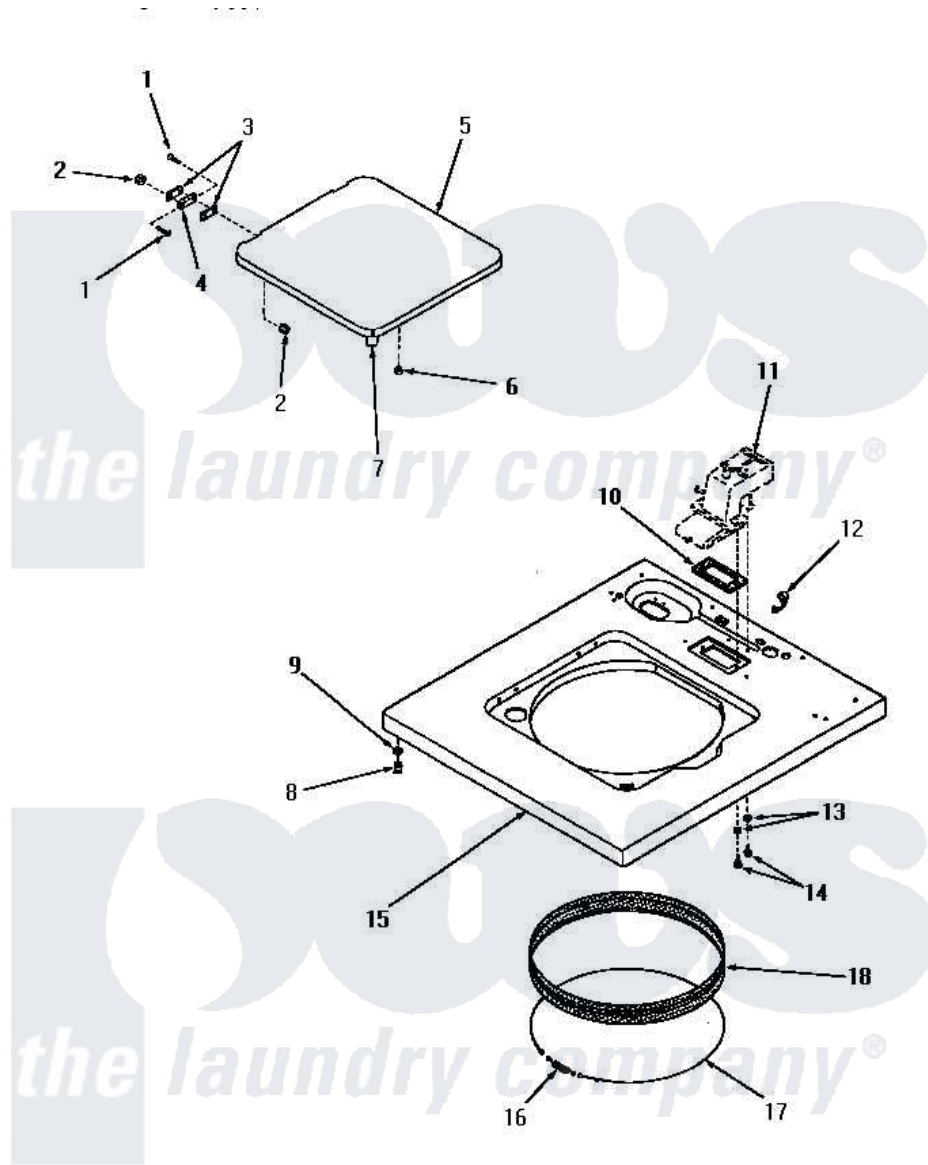

Amana DA6101 10 - CABINET TOP & LOADING DOOR

CABINET TOP AND LOADING DOOR

Amana [Residential Amana DA6101 Washer Parts](#) Parts Diagram 10 - CABINET TOP & LOADING DOOR
 Click on the part number to view part

Item	Original Part Number	Replaced By	Status	Part Description
1	22649			Screw, 8-32 X 13/32 FI
2	21752			Nut, 8-32 Hex BriLock
3	21584			Gasket
4	21583			Hinge
5	22271W		Not Available	LOADING DOOR, WHITE
"	22271A		Not Available	LOADING DOOR, AVOCADO
"	22271H		Not Available	LOADING DOOR, HARVEST GOLD
"	22271C		Not Available	LOADING DOOR, COPPERTONE
6	21176			Bumper
7	25217	R0603504		Actuator, Door Switch
8	23007		Not Available	CAGED NUT
9	24861		Not Available	LOCKWASHER, .448X.789SH
10	23255		Not Available	GASKET
11	Y00000000		Not Available	SEE NOTE WATER INLET
12	21603	211881		Grommet, Cord Part Not Used-

12	21903	211001	Gas Models Only
13	20493		Washer, 11/64 ID x 3/8 OD
14	52150	489464	Screw
15	24349A	Not Available	CABINET TOP, AVOCADO
"	25829W	Not Available	CABINET TOP, WHITE
"	24349C	Not Available	CABINET TOP, COPPERTONE
"	25829C	Not Available	CABINET TOP, COPPERTONE
"	25829H	Not Available	CABINET TOP, HARVEST GOLD
"	25829A	Not Available	CABINET TOP, AVOCADO
"	24349W	Not Available	CABINET TOP, W
"	24349H	Not Available	CABINET TOP, HARVEST GOLD
16	20791	Not Available	SPRING
17	22352	Not Available	RETAINER,WIRE
18	25277		Guard, Rim