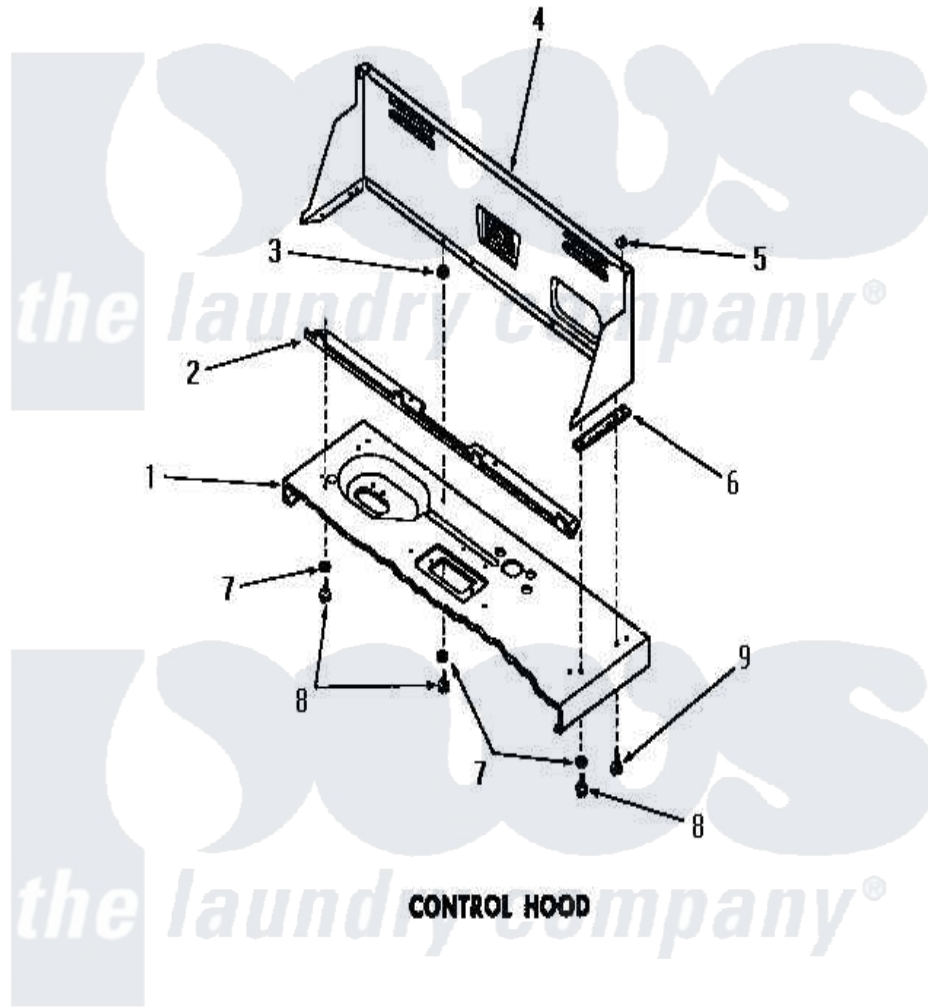

Amana DA6101 11 - CONTROL HOOD

Amana [Residential Amana DA6101 Washer Parts](#) Parts Diagram 11 - CONTROL HOOD
 Click on the part number to view part

Item	Original Part Number	Replaced By	Status	Part Description
1	Y00000000		Not Available	SEE NOTE CABINET TOP
2	23360		Not Available	ANGLE
3	23425		Not Available	WASHER,7/32IDX7/16ODX.
4	24330W		Not Available	CONTROL HOOD, WHITE
"	24330C		Not Available	CONTROL HOOD, COPPERTONE
"	24330H		Not Available	CONTROL HOOD, HARVEST GOLD
"	24330A		Not Available	CONTROL HOOD, AVOCADO
5	24522			Nut, Speed-8ab-18 C1995
6	23028		Not Available	GASKET,CONTROL BOX END
7	20493			Washer, 11/64 ID x 3/8 OD
8	52150	489464		Screw
9	25724		Not Available	HEX HEAD SCREW