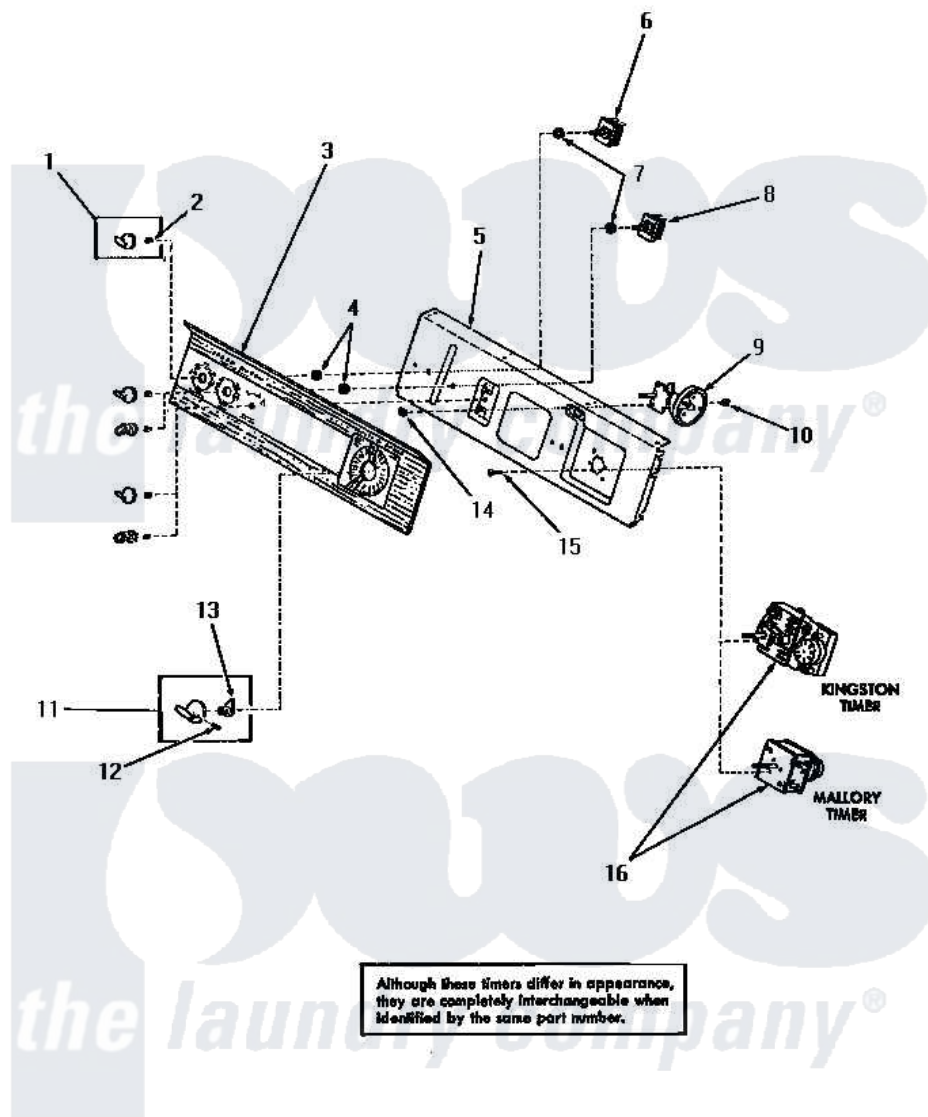

# Amana DA6101 12 - CONTROL PANEL & CONTROLS

## CONTROL PANEL AND CONTROLS

Amana [Residential Amana DA6101 Washer Parts](#) Parts Diagram 12 - CONTROL PANEL & CONTROLS  
 Click on the part number to view part

Item	Original Part Number	Replaced By	Status	Part Description
1	23402		Not Available	KNOB,CONTROL
2	23392		Not Available	CLIP FOR 26816 KNOB
3	24765		Not Available	CONTROL PANEL
4	24391		Not Available	KNURLED NUT
5	Y00000000		Not Available	SEE NOTE PANEL SUPPORT PLATE
6	24392		Not Available	SWITCH TEMP
7	<a href="#">91176</a>			Lockwasher, 3/8 Intshkp
8	24431		Not Available	SPEED SWITCH
9	<a href="#">24452</a>			Switch, Pressure
10	23962	<a href="#">W10116760</a>		Screw
11	24858		Not Available	ASSY,KNOB-TIMER
12	25285		Not Available	SETSCREW
13	24857		Not Available	INDICATOR
14	<a href="#">24522</a>			Nut, Speed-8ab-18 C1995
15	<a href="#">70212</a>			Screw, 8-32 X 5/32 RD H
16	24756		Not Available	TIMER