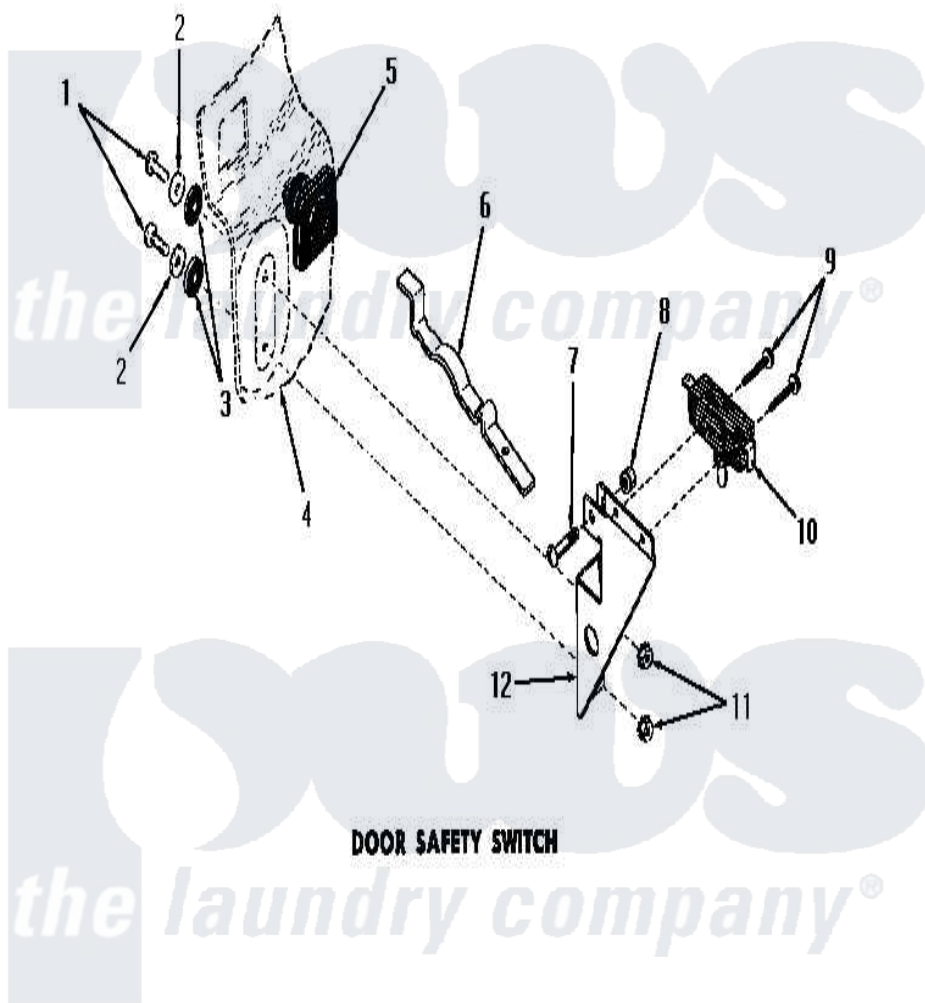

Amana DA6101 14 - DOOR SAFETY SWITCH

Amana [Residential Amana DA6101 Washer Parts](#) Parts Diagram 14 - DOOR SAFETY SWITCH
 Click on the part number to view part

Item	Original Part Number	Replaced By	Status	Part Description
1	21081			Screw, 10-24 X 1/2 RD H
2	20492	M0270504		Washer
3	02928		Not Available	WASHER
4	Y00000000		Not Available	SEE NOTE DRAIN TUB
5	23591			Diaphragm
6	23592		Not Available	ARM
7	Y02370		Not Available	SCREW, 10-24X15/16 HEX
8	22001			Nut, 10-24 Nylon Hex BR
9	51783			Screw, 6b-20 X 7/8 HeX
10	23540		Not Available	SWITCH
11	23951	M0282009		Nut
12	22783		Not Available	BRACKET