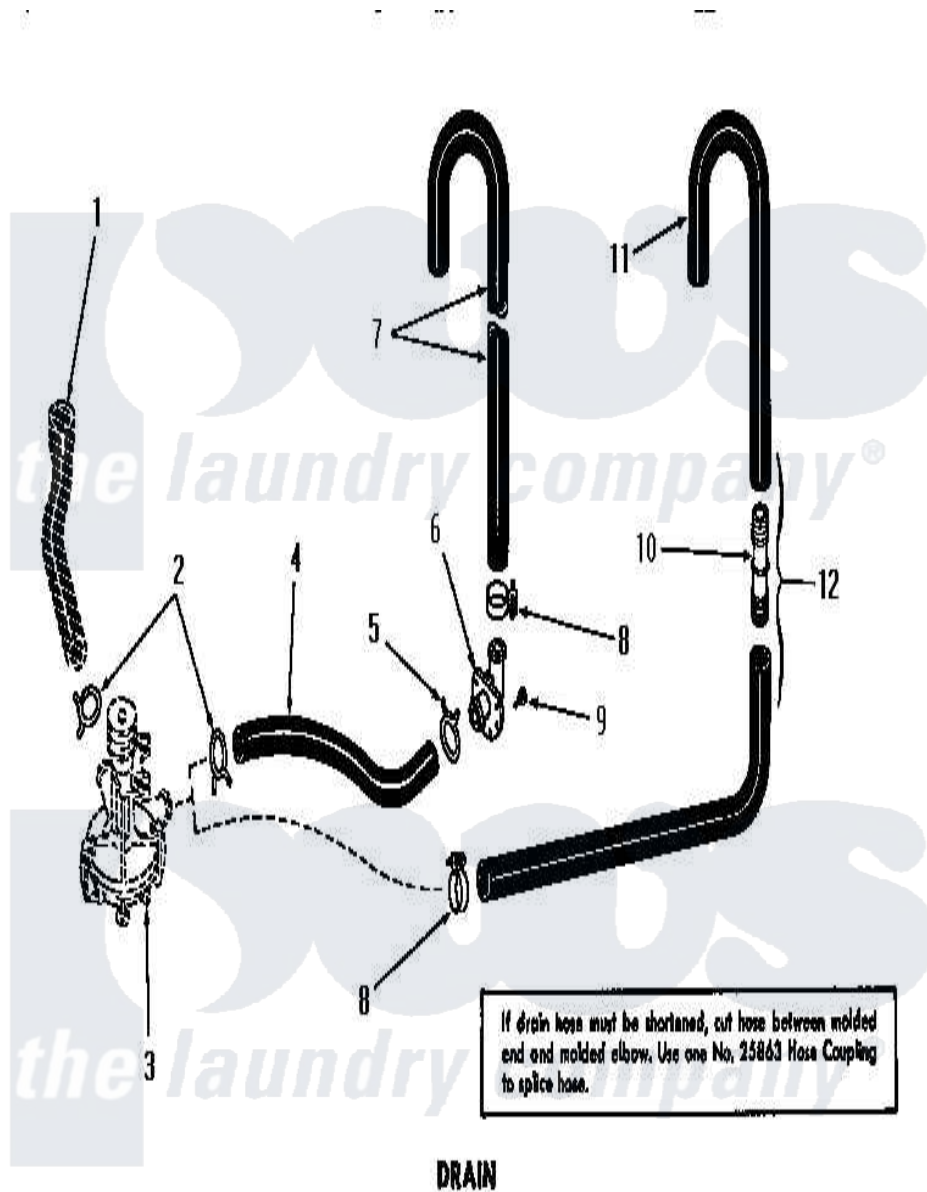

# Amana DA6101 15 - DRAIN

Amana [Residential Amana DA6101 Washer Parts](#) Parts Diagram 15 - DRAIN  
 Click on the part number to view part

Item	Original Part Number	Replaced By	Status	Part Description
1	Y00000000		Not Available	SEE NOTE DRAIN TUB OUTLET HOSE
2	20210		Not Available	NO LONGER AVAILABLE
3	Y00000000		Not Available	SEE NOTE PUMP ASSEMBLY
4	<a href="#">21254</a>			Hose
5	Y03698		Not Available	CLAMP xREPLACE
6	23553		Not Available	ELBOW,DRAIN HOSE-PLAST
7	<a href="#">20240</a>			Hose, M/F 29219
8	20211	<a href="#">285655</a>		Clamp, Hose
9	51784		Not Available	SCREW,10B-16 X 1/2 HEX
10	25863	<a href="#">16272</a>		Connector, Straight
11	25182		Not Available	DRAIN HOSE
12	Y00000000		Not Available	SEE NOTE DRAIN HOSE AND HOSE COUPLING -- (SEE NOTE)