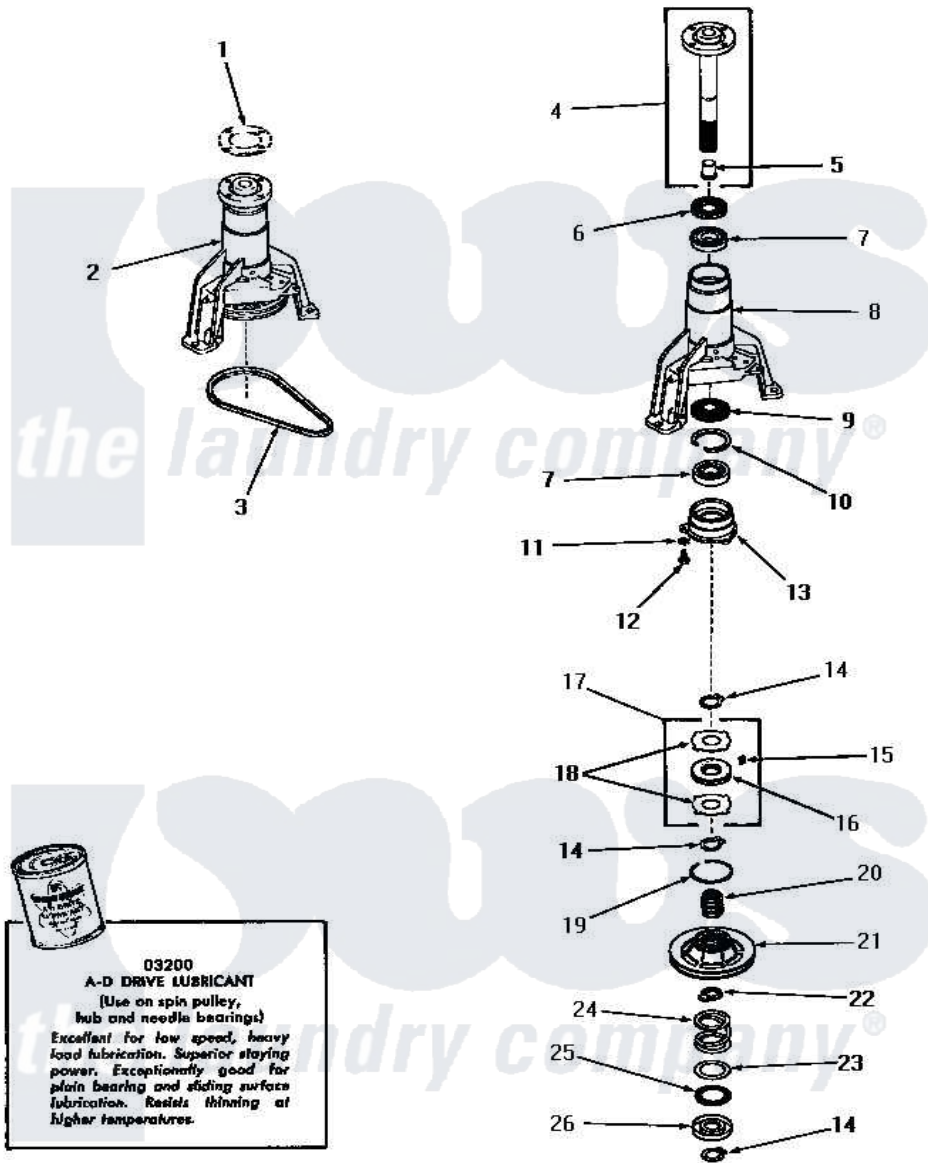

# Amana DA6101 16 - MAIN BEARING ASSY

## MAIN BEARING ASSEMBLY

Amana [Residential Amana DA6101 Washer Parts](#) Parts Diagram 16 - MAIN BEARING ASSY  
 Click on the part number to view part

Item	Original Part Number	Replaced By	Status	Part Description
1	Y00000000		Not Available	SEE NOTE GASKET
2	<a href="#">26018</a>			AsseMbly, Bearing Housing-M
3	23759		Not Available	BELT
4	<a href="#">23731</a>			Assembly, Spin Shaft
5	<a href="#">25854</a>			Bearing
6	Y21659		Not Available	SEAL
7	<a href="#">20012</a>			Bearing
8	25979		Not Available	HOUSING,MAIN BEARING
9	<a href="#">26247</a>			Slinger, Water
10	20084		Not Available	RING,RETAINING
11	<a href="#">02431</a>			Lockwasher, 1/4 Ext Shk
12	<a href="#">02422</a>			Screw, 1/4-20 X 1/2 HeX
13	<a href="#">23639</a>			Retainer
14	<a href="#">23724</a>			Ring, Retaining
15	<a href="#">24500</a>			Clip, Spring
16	<a href="#">23708</a>			Assembly, Brake Disk

17	<a href="#">24599</a>		Assembly, Brake Disk
18	23637	Not Available	DISC,BRAKE
19	Y23720	Not Available	RING,SNAP
20	23634	Not Available	HUB
21	<a href="#">24690</a>		Assembly, Spin Pulley
22	23635	Not Available	STOP
23	<a href="#">23722</a>		Race, Bearing
24	<a href="#">23723</a>		Spring
25	23721	Not Available	BEARING,NEEDLE
26	<a href="#">23640</a>		Retainer
NI	<a href="#">03200</a>		A-D Drive Lubricant