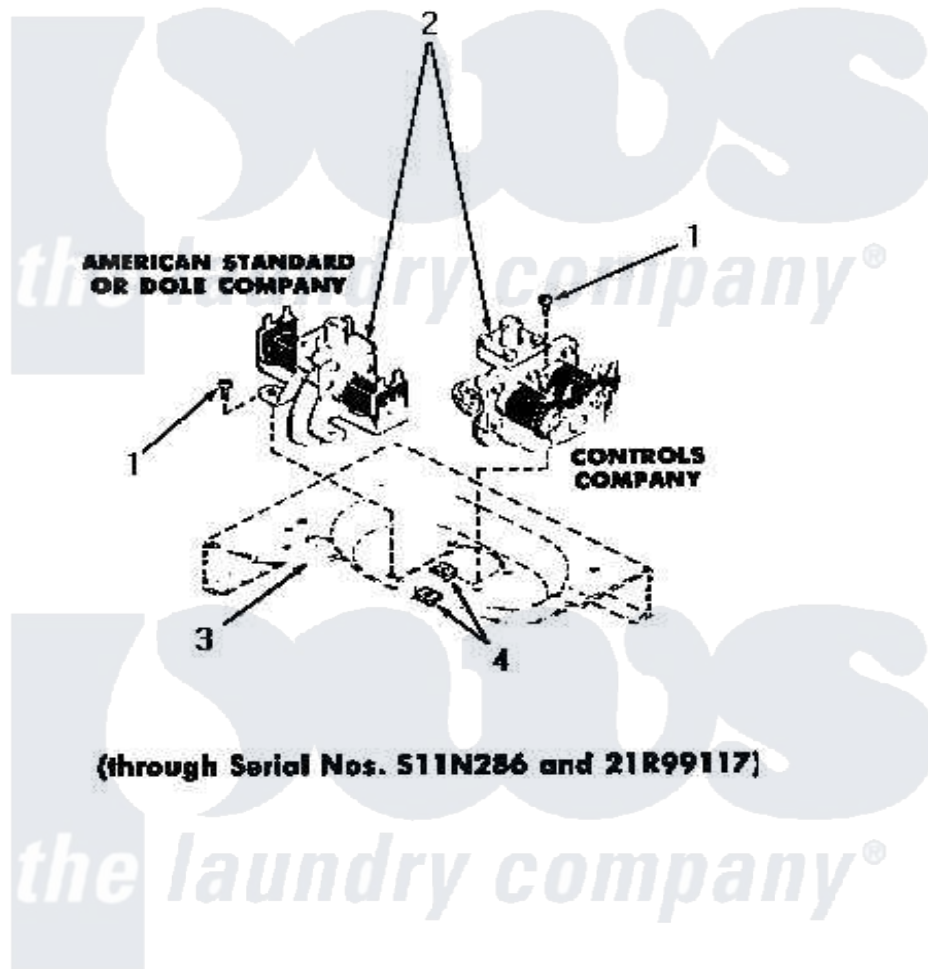

Amana DA6101 17 - MIXING VALVES

[Amana Residential Amana DA6101 Washer Parts](#) Parts Diagram 17 - MIXING VALVES
 Click on the part number to view part

Item	Original Part Number	Replaced By	Status	Part Description
1	51778			Screw, 8b-18 X 1/2 RD H
2	24597		Not Available	MIXING VALVE ASSEMBLY
3	Y00000000		Not Available	SEE NOTE CABINET TOP
4	23277		Not Available	NUT,SPEED