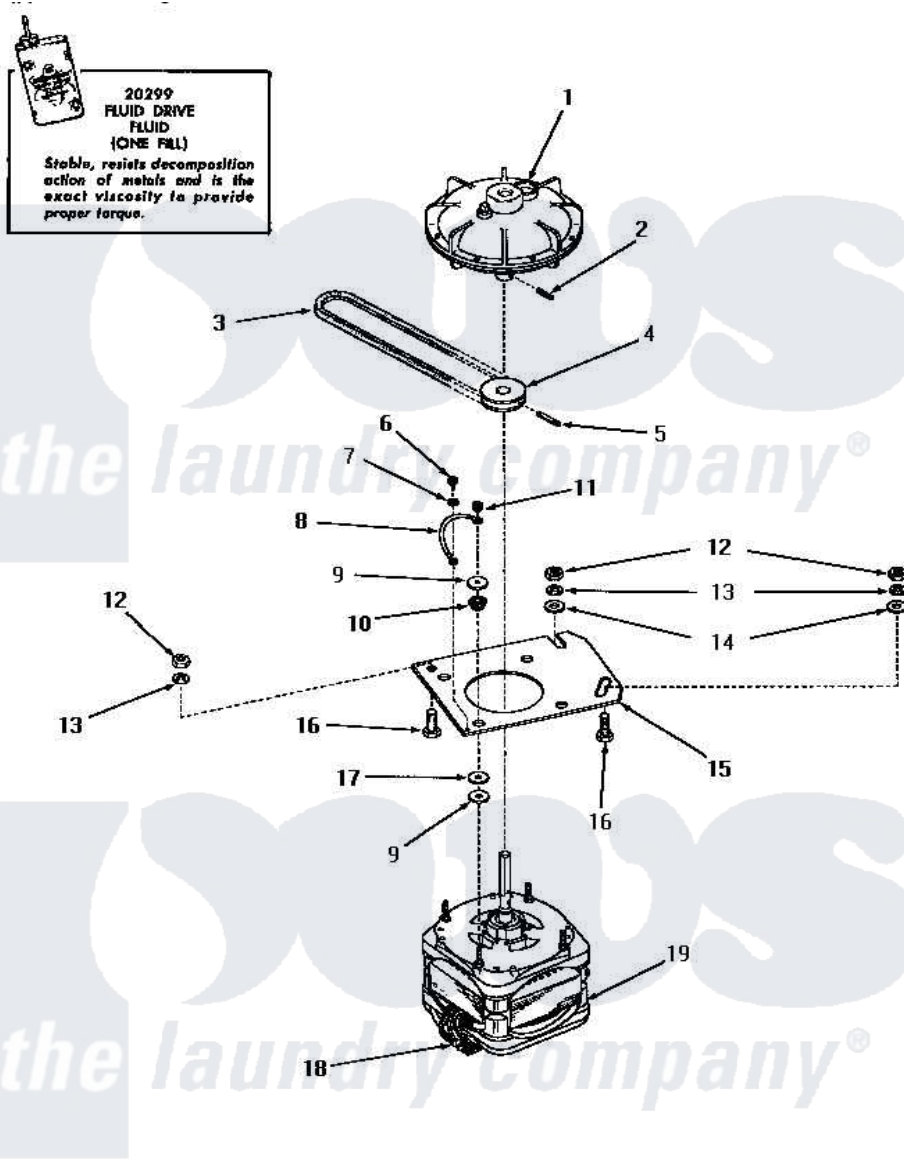

# Amana DA6101 19 - MOTOR & FLUID DRIVE

## MOTOR AND FLUID DRIVE

Amana [Residential Amana DA6101 Washer Parts](#) Parts Diagram 19 - MOTOR & FLUID DRIVE  
 Click on the part number to view part

Item	Original Part Number	Replaced By	Status	Part Description
1	<a href="#">24706</a>			Assembly, Fluid Drive
2	24703		Not Available	PIN,ROLL
3	23759		Not Available	BELT
4	<a href="#">26116</a>			Pulley, Drive
5	<a href="#">23750</a>			Pin, Roll
6	<a href="#">20530</a>			Screw, 10-24 x 3/8 Hex
7	21735		Not Available	LOCKWASHER,No.10 INTSHKP
8	25484		Not Available	GROUND WIRE
9	20103	<a href="#">M0270519</a>		Washer
10	20102		Not Available	WASHER
11	<a href="#">23604</a>			Nut, Hex 10-32 Lock
12	20274	<a href="#">62739</a>		Nut, Lock
13	<a href="#">20277</a>			Lockwasher, 3/8 Std X 3
14	<a href="#">20279</a>			Washer, 13/32 ID x 13/16 OD
15	23769		Not Available	PLATE,MOUNTING
16	20255		Not Available	SCREW,3/8-16 X 1 HEX H

17	<a href="#">20104</a>		Washer
18	24142	Not Available	SWITCH,MOTOR
"	24139	Not Available	SWITCH,MOTOR
19	<a href="#">26069</a>		X Assembly, Motor And Pulley
NI	20299	Not Available	FLUID DRIVE FLUID-BULK