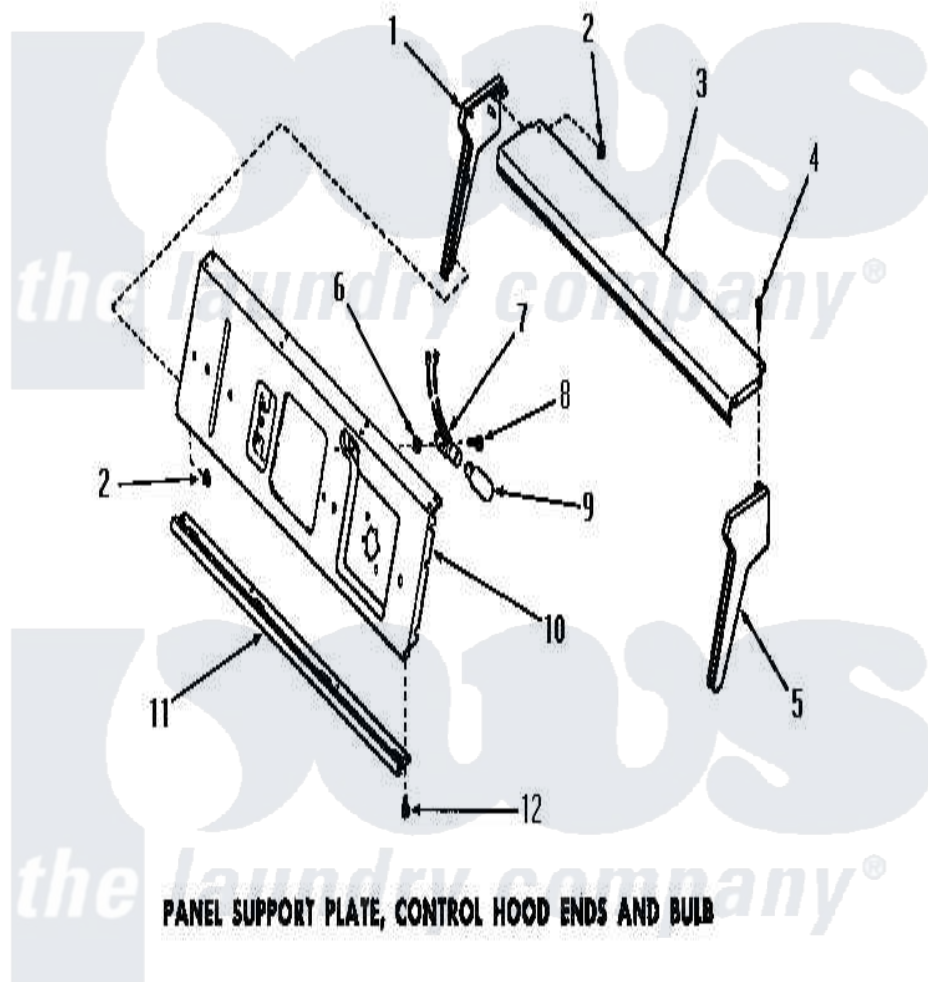

Amana DA6101 20 - PANEL SUPP PLATE, CTRL HOOD ENDS & BULB

Amana Residential Amana DA6101 Washer Parts Parts Diagram 20 - PANEL SUPP PLATE, CTRL HOOD ENDS & BULB

[Click on the part number to view part](#)

Item	Original Part Number	Replaced By	Status	Part Description
1	23367		Not Available	WIRING DIAGRAM
2	23409		Not Available	NUT
3	23383		Not Available	CONTROL HOOD TOP
4	25232		Not Available	SCREW,8AB-18X7/8 OVAL
5	23368	25190SPQ		Hood End
6	22378		Not Available	NUT
7	Y22368		Not Available	BULB RECEPTACLE
8	20268	80399		SCREW Pan Head CR Rec 832x281
9	21608	A3167501		Lamp Oven, Int.
10	24755		Not Available	PANEL SUPPORT PLATE
11	23390		Not Available	PANEL TRIM
12	23222	3177991		Screw