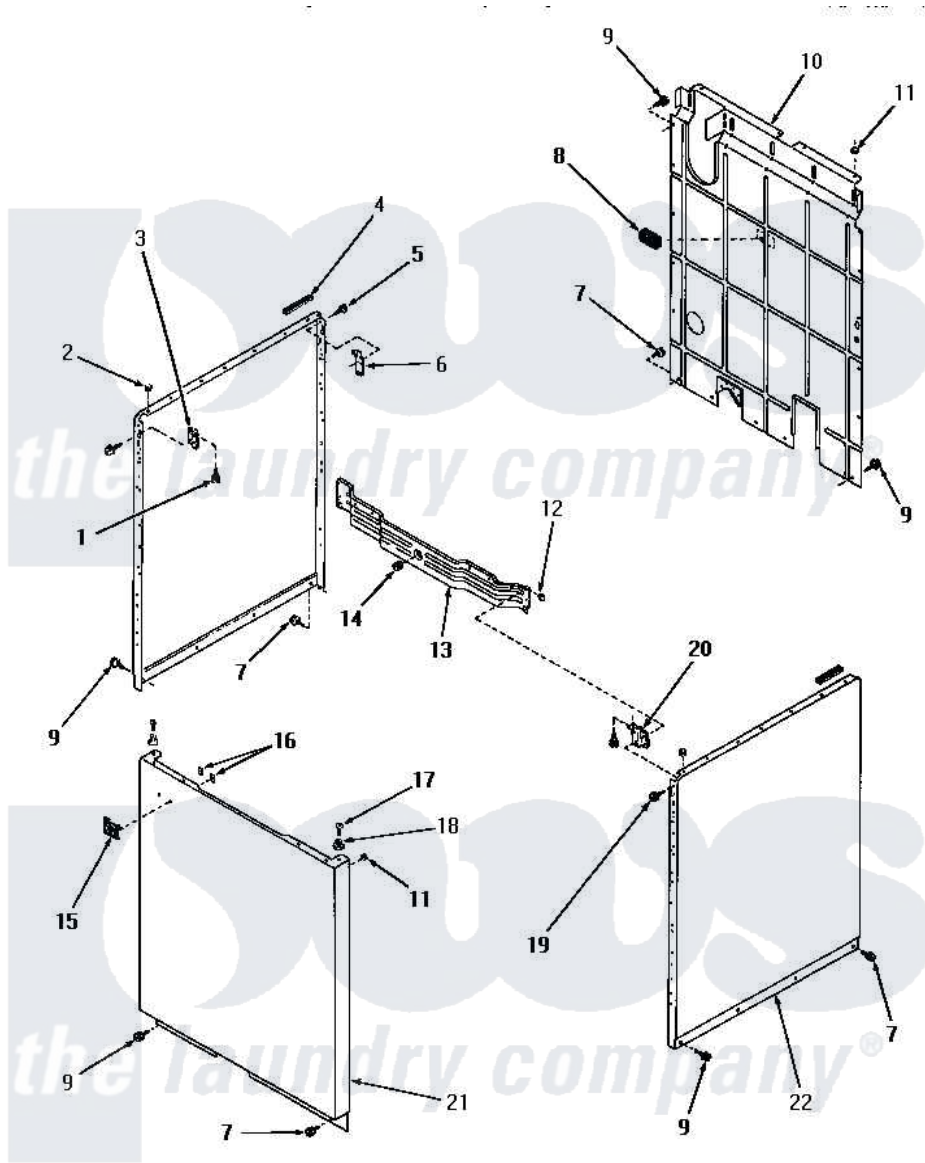

# Amana DA6101 21 - PANELS

## PANELS

Amana [Residential Amana DA6101 Washer Parts](#) Parts Diagram 21 - PANELS  
 Click on the part number to view part

Item	Original Part Number	Replaced By	Status	Part Description
1	<a href="#">23008</a>			Screw, 10-24 X 3/4 Sems
2	<a href="#">21176</a>			Bumper
3	22847		Not Available	BRACKET
"	26691		Not Available	BRACKET,HOLD DOWN-L.H.
4	<a href="#">80312</a>			Bumper Pad
5	51784		Not Available	SCREW,10B-16 X 1/2 HEX
6	<a href="#">52487</a>			Lug, Hold-Down
7	26415	<a href="#">27001200</a>		Screw
8	23257		Not Available	PAD,BUMPER
9	26592		Not Available	HEX HEAD SCREW
10	24342GR		Not Available	REAR PANEL, GRAY
11	<a href="#">20387</a>			Bumper
12	25987		Not Available	NUT,SPEED
"	<a href="#">21747</a>			Nut, Speed
13	21262		Not Available	CROSS BRACE, FRONT
14	<a href="#">25959</a>			Grommet

15	22086	Not Available	MONOGRAM
16	22161	Not Available	CLIP
17	Q6535	Not Available	SCREW,10B-16 X 3/4 ROU
18	23020	Not Available	MOUNT,PANEL
19	<a href="#">03814</a>		Screw, 10-24 X 1/2 Roun
"	51784	Not Available	SCREW,10B-16 X 1/2 HEX
20	22846	Not Available	BRACKET
"	26690	Not Available	BRACKET,HOLD DOWN-R.H.
21	24687A	Not Available	FRONT PANEL, AVOCADO
"	24687W	Not Available	FRONT PANEL, WHITE
"	24687H	Not Available	FRONT PANEL, HARVEST GOLD
"	24687C	Not Available	FRONT PANEL, COPPERTONE
22	24336A	Not Available	SIDE PANEL, RIGHT OR LEFT, AVO
"	24336W	Not Available	xREPLACE
"	24336H	Not Available	SIDE PANEL, RIGHT OR LEFT, HAR
"	24336C	Not Available	SIDE PANEL, RIGHT OR LEFT, COP