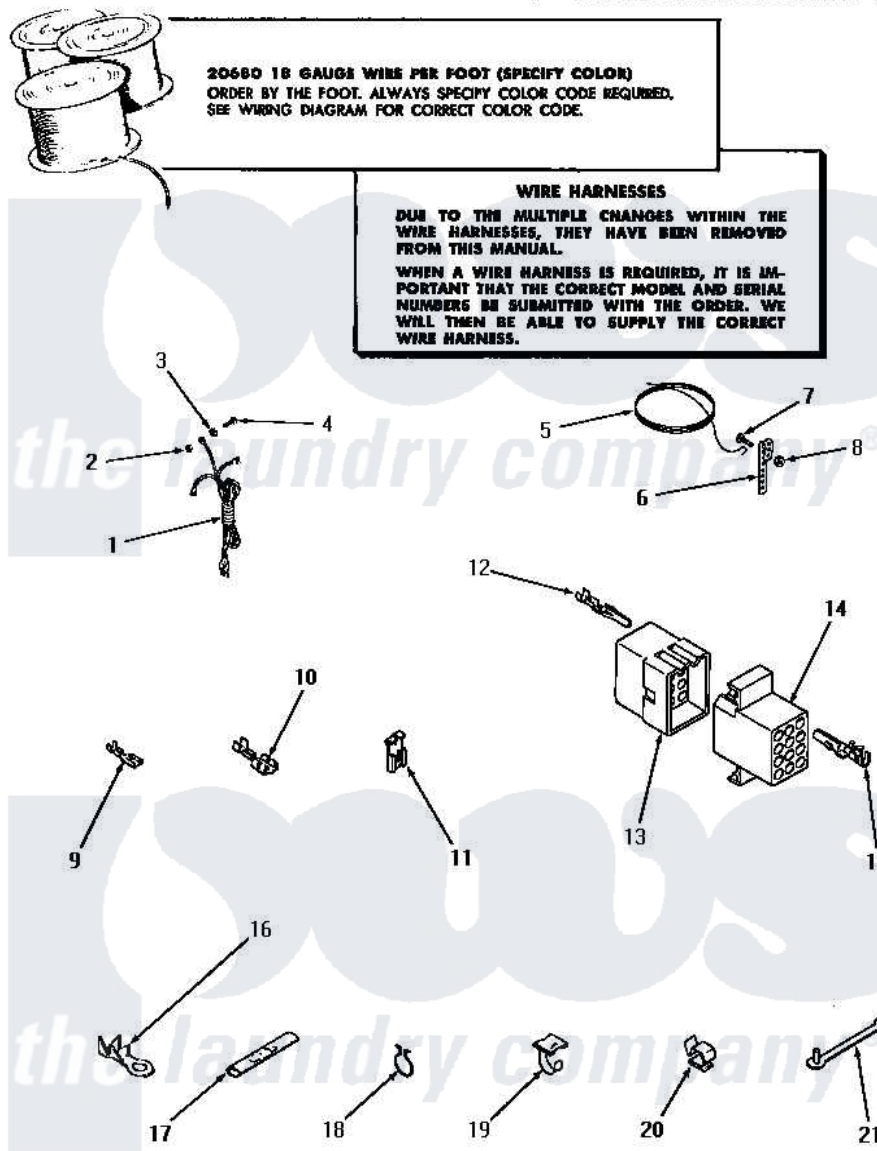

Amana DA6101 22 - POWER CORD, WIRE & TERMINALS

POWER CORD, WIRE AND TERMINALS

Amana [Residential Amana DA6101 Washer Parts](#) Parts Diagram 22 - POWER CORD, WIRE & TERMINALS
 Click on the part number to view part

Item	Original Part Number	Replaced By	Status	Part Description
1	22660		Not Available	POWER CORD AND PLUG
2	03673		Not Available	NUT
3	03815			Lockwasher, No.10 Ext Shk
4	20267			Screw, 10-24 X 3/8 Round
5	Y21429		Not Available	GROUND WIRE
6	21430		Not Available	STRAP,GROUND
7	21431		Not Available	ROUND HEAD SCREW
8	Y20276		Not Available	NUT
9	00112			Terminal, Spade-3/16 Fe
10	Y00119		Not Available	SPADE TERMINAL(18 GAUGE) (1/4 INCH-(1) 18 GAUGE WIRE)
11	Y00120			Terminal, Flag-1/4 Fema
12	Y00116			Terminal, Pin-Male
13	23041			Plug, 6 Circuit
"	23040			Plug-3 Circuit
"	23033			Plug, 9 Circuit

"	23035	Not Available	PLUG,12 CIRCUIT
"	23037		Plug, 15 Circuit
14	23038	Not Available	RECEPTACLE,15 CIRCUIT
"	23036		Receptacle, 12 Circuit
"	23039	697780	Receptacle,
"	23042	Not Available	RECEPTACLE
"	Y23034	26163	Receptacle, 9 Circuit
15	Y00117	5011-XX	093 Female Socket
16	00110		No.10 18 Gauge Wire
17	21091	Not Available	CONNECTOR TWO 1/4 INCH MALE
18	51291		Clip, Wire
19	21793	Not Available	CABLE CLIP
20	21036		Clip, Cable
21	22837	Not Available	STRAP,WIRE