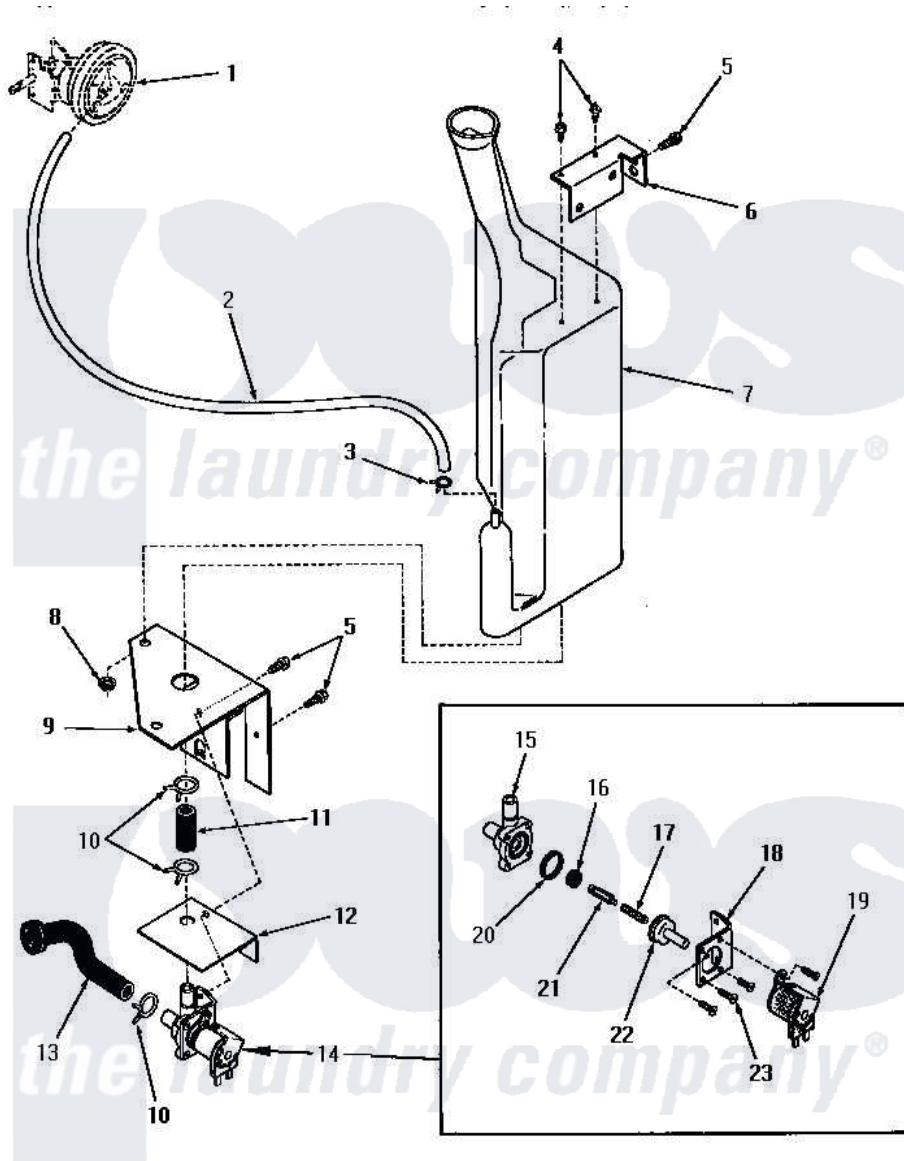

Amana DA6101 23 - RESERVOIR & DRAIN VALVE

RESERVOIR AND DRAIN VALVE
 (Through Serial Nos. 5556D39 and 234J7952)

Amana [Residential Amana DA6101 Washer Parts](#) Parts Diagram 23 - RESERVOIR & DRAIN VALVE
 Click on the part number to view part

Item	Original Part Number	Replaced By	Status	Part Description
1	Y00000000		Not Available	SEE NOTE PRESSURE SWITCH
2	24444		Not Available	NO LONGER AVAILABLE
3	Y222294	596669		Clamp, Manifold
4	52150	489464		Screw
5	51784		Not Available	SCREW,10B-16 X 1/2 HEX
6	24394		Not Available	UPPER BRACKET
7	24430		Not Available	RESERVOIR
8	24441		Not Available	WIRING DIAGRAM
9	24393		Not Available	LOWER BRACKET
10	80479		Not Available	HOSE CLAMP
11	24440		Not Available	CODE J
12	25044		Not Available	SOLENOID SHIELD
13	24437		Not Available	HOSE
14	24438	68136-47		Shelf Trim
15	24438G		Not Available	BODY
16	24438F		Not Available	SEAL

17	24438C	Not Available	SPRING
18	24438H	Not Available	MOUNTING BRACKET
19	24438A	Not Available	SOLENOID
20	24438E	Not Available	GASKET
21	24438D	Not Available	ARMATURE
22	24438B	Not Available	GUIDE,ARMATURE
23	21561G	Not Available	ROUND HEAD SCREW