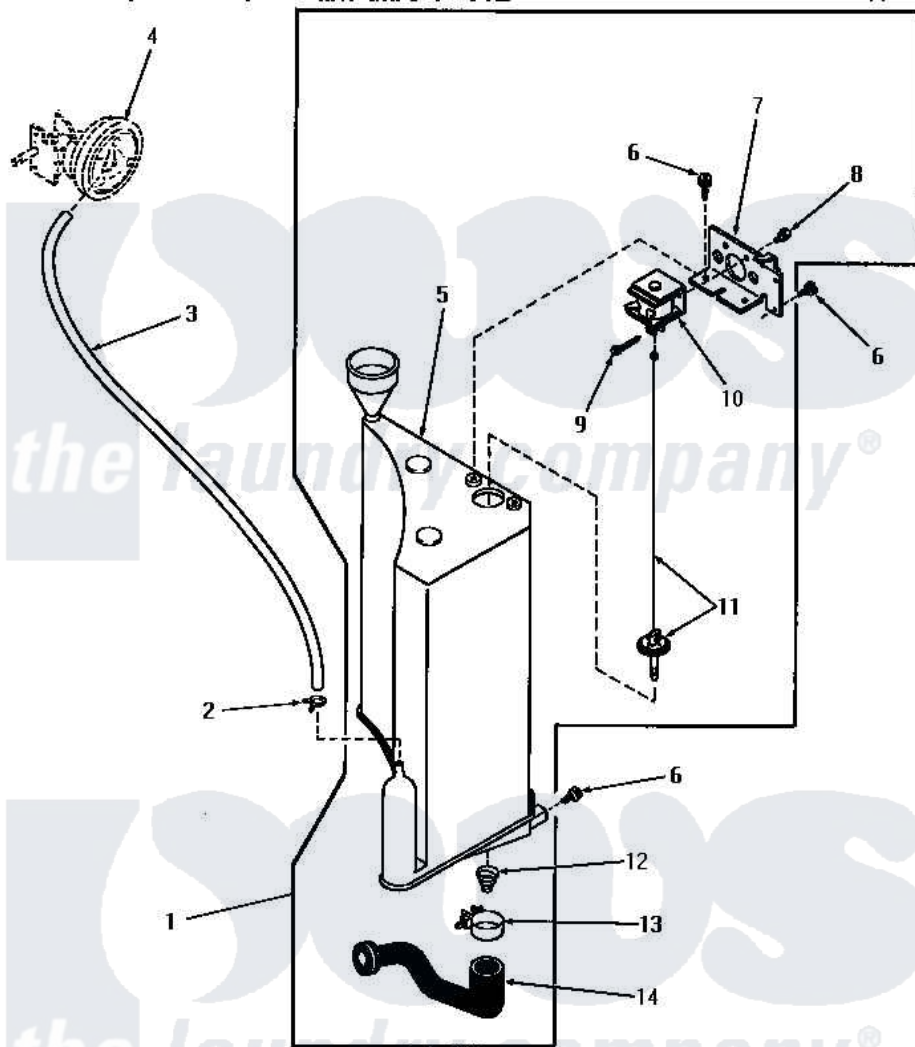

Amana DA6101 24 - RESERVOIR & DRAIN VALVE

RESERVOIR AND DRAIN VALVE (Starting Serial Nos. 5556D40 and 234J7953)

Amana [Residential Amana DA6101 Washer Parts](#) Parts Diagram 24 - RESERVOIR & DRAIN VALVE
Click on the part number to view part

Item	Original Part Number	Replaced By	Status	Part Description
1	26003			Assembly, Pressure Tank-Com
2	Y22294	596669		Clamp, Manifold
3	24444		Not Available	NO LONGER AVAILABLE
4	Y00000000		Not Available	SEE NOTE PRESSURE SWITCH
5	25993		Not Available	RESERVOIR
6	51784		Not Available	SCREW, 10B-16 X 1/2 HEX
7	Y26000		Not Available	BRACKET
8	Y03950			Screw, 10-32 x 5/16 Sems
9	20248			Pin, Cotter
10	25999		Not Available	SOLENOID, DRAIN VALVE
11	26244			Assembly, Plunger-Drain Val
12	25997		Not Available	SPRING, DRAIN VALVE
13	20824		Not Available	HOSE CLAMP
14	25998			Hose, Drain-Pressure Ta