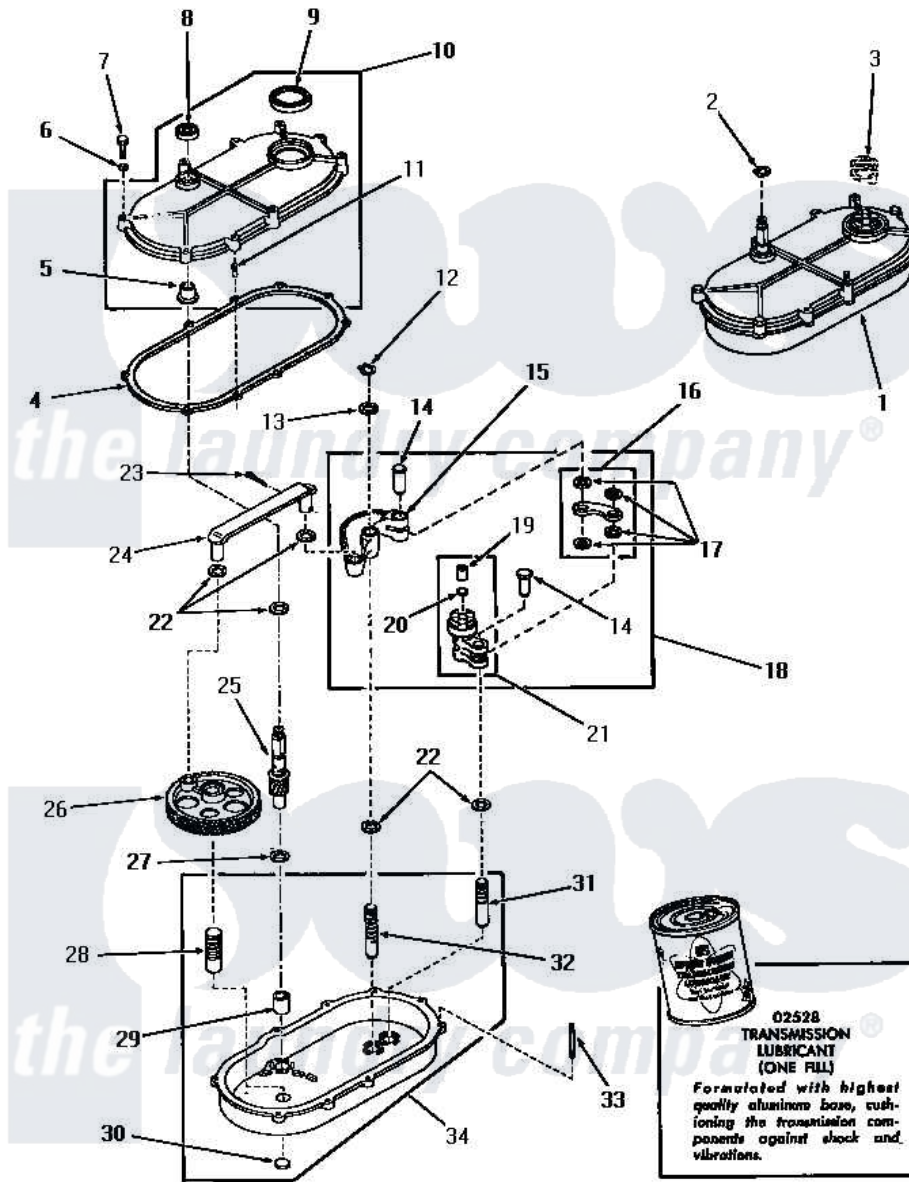

# Amana DA6101 25 - TRANSMISSION ASSY

**TRANSMISSION ASSEMBLY**

Amana [Residential Amana DA6101 Washer Parts](#) Parts Diagram 25 - TRANSMISSION ASSY  
 Click on the part number to view part

Item	Original Part Number	Replaced By	Status	Part Description
1	<a href="#">23828</a>			Assembly, Transmission
2	<a href="#">23751</a>			Ring, Retaining
3	Y00000000		Not Available	SEE NOTE SHIFT CLUTCH
4	<a href="#">20059</a>			Gasket
5	<a href="#">20082</a>			Bearing
6	<a href="#">03189</a>			LoCkwasher, 1/4 Std-C P
7	20257		Not Available	SCREW, 1/4-20 X 1-1/4 H
8	<a href="#">20200</a>			Seal
9	<a href="#">20199</a>			Seal
10	20216		Not Available	ASSY, TRANSMISSION COVE
11	20197		Not Available	DOWEL PIN
12	<a href="#">23751</a>			Ring, Retaining
13	20212	<a href="#">35092</a>		Washer, 3628id X 1.00 X .056
14	<a href="#">01690</a>			Pin, Link
15	05005	<a href="#">05005P</a>		Assembly
16	Y04999		Not Available	LINK

17	20212	<a href="#">35092</a>	Washer, 3628id X 1.00 X .056
18	<a href="#">20220</a>		Assembly, Rocker Arm
19	01711	Not Available	BEARING
20	<a href="#">Y02479</a>		Disc, Expansion
21	20219	<a href="#">30927P</a>	Assembly Clutch Arm
22	<a href="#">01791</a>		Washer, .626 X 1.125 X1
23	<a href="#">02578</a>		Pin, Cotter
24	03969	<a href="#">03969P</a>	Rod Connecting
25	<a href="#">23645</a>		Pinion
26	02175	Not Available	GEAR,CRANK
27	20198	<a href="#">41813</a>	Csa 20198 20 4w 19 Deg Cc
28	03477	Not Available	PIN
29	<a href="#">01993</a>		Bearing, 7/8odx5/8id
30	<a href="#">Y02769</a>		Disc
31	01688	Not Available	PIN
32	24817	Not Available	PIN,ROCKER ARM
33	20155	Not Available	STUD,DOUBLE END 1/4-20
34	23927	Not Available	ASSY,TRANSMISSION xREPLACE
NI	02528	<a href="#">02528P</a>	Grease Transmission Mobil 209