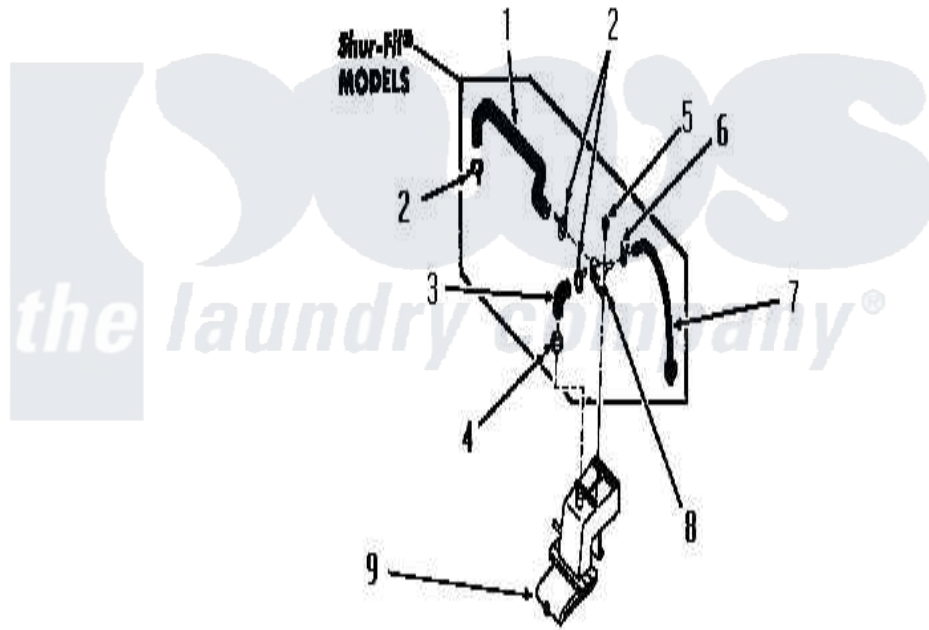

Amana DA6101 26 - WATER INLET & FILLER HOSE

WATER INLET AND FILLER HOSE

(Shur-Fit® MODELS—through Serial No. 21N92779)

Amana [Residential Amana DA6101 Washer Parts](#) Parts Diagram 26 - WATER INLET & FILLER HOSE
 Click on the part number to view part

Item	Original Part Number	Replaced By	Status	Part Description
"	NOTE:		Not Available	ALTHOUGH THESE TIMERS DIFFER IN APPEARANCE, THEY ARE COMPLETELY INTERCHANGEABLE WHEN IDENTIFIED BY THE SAME PART NUMBER.
1	24445		Not Available	FILLER HOSE
2	80479		Not Available	HOSE CLAMP
3	24432		Not Available	FILLER ELBOW HOSE
4	25988	596669		Clamp, Manifold
5	23628	489464		Screw
6	Y22294	596669		Clamp, Manifold
7	24439	204439		Screw And Fstner Assembly
8	24275		Not Available	TEE, INLET x REPLACE
9	23327			Assembly, Water Inlet