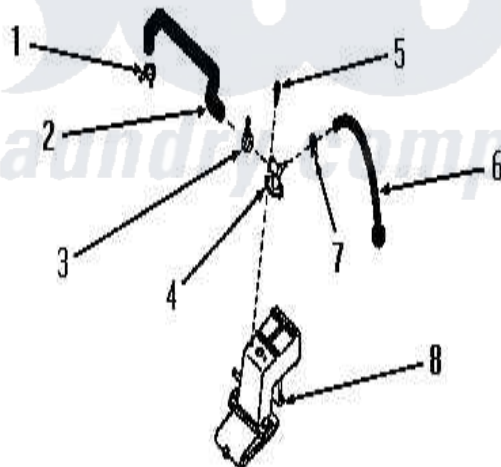

Amana DA6101 27 - WATER INLET & FILLER HOSE

WATER INLET AND FILLER HOSE

(Shur-Fix[®] MODELS — starting Serial No. 21N92780 and continuing through 21R99117)

Amana [Residential Amana DA6101 Washer Parts](#) Parts Diagram 27 - WATER INLET & FILLER HOSE
Click on the part number to view part

Item	Original Part Number	Replaced By	Status	Part Description
1	80479		Not Available	HOSE CLAMP
2	24445		Not Available	FILLER HOSE
3	25988	596669		Clamp, Manifold
4	25952			Tee, Inlet
5	23628	489464		Screw
6	24439	204439		Screw And Fstner Assembly
7	Y22294	596669		Clamp, Manifold
8	25956			Inlet, Water