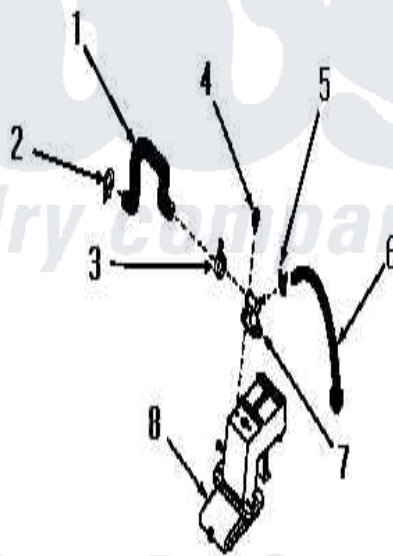

Amana DA6101 28 - WATER INLET & FILLER HOSE

Shur-Fit® MODELS

WATER INLET AND FILLER HOSE

(starting Serial Nos. S11N287 and 21R99118)

Amana [Residential Amana DA6101 Washer Parts](#) Parts Diagram 28 - WATER INLET & FILLER HOSE
[Click on the part number to view part](#)

Item	Original Part Number	Replaced By	Status	Part Description
1	25821			Hose, Filler
2	80479		Not Available	HOSE CLAMP
3	25988	596669		Clamp, Manifold
4	23628	489464		Screw
5	Y22294	596669		Clamp, Manifold
6	24439	204439		Screw And Fstner Assembly
7	25952			Tee, Inlet
8	25956			Inlet, Water