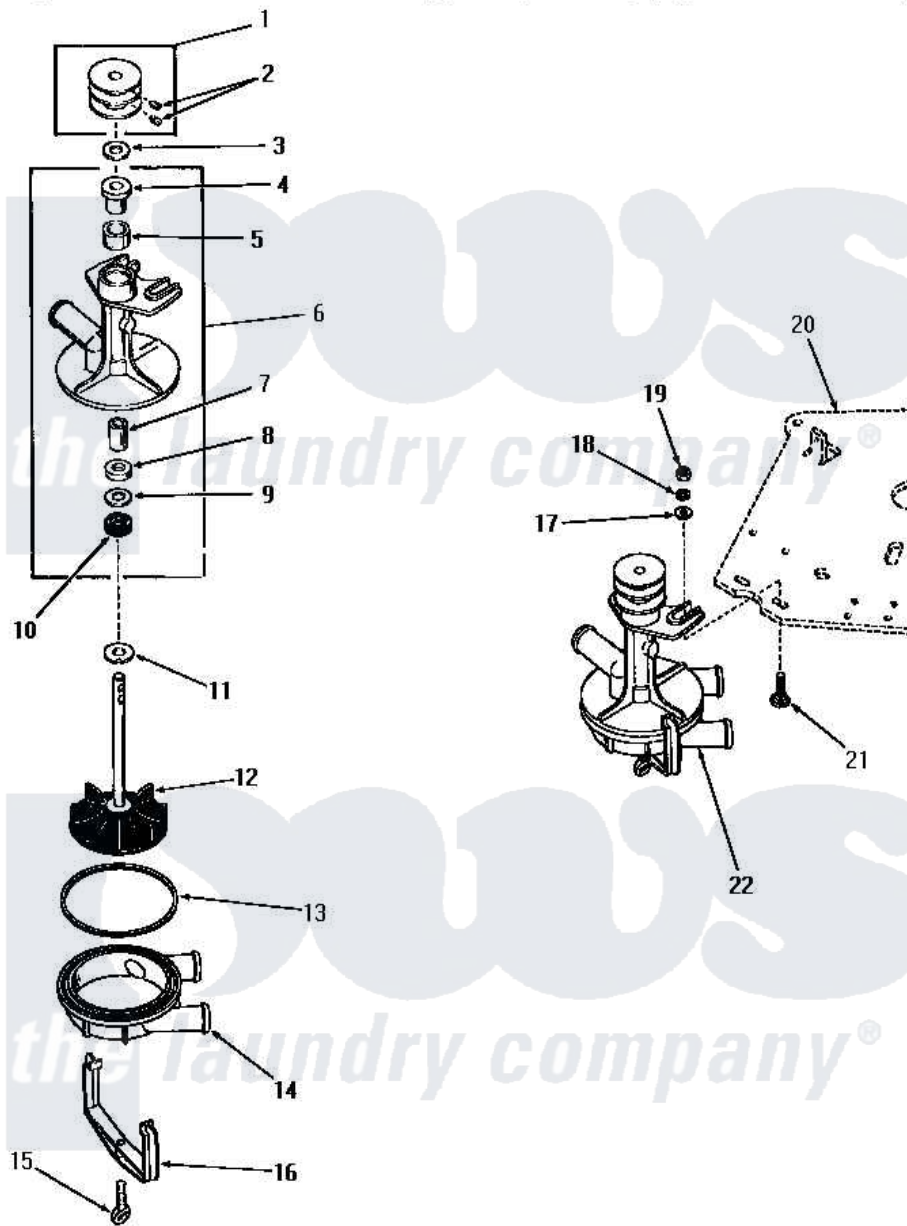

Amana DA6111 01 - 23907 AND 24304

Amana Residential Amana DA6111 Washer Parts Parts Diagram 01 - 23907 AND 24304
 Click on the part number to view part

Item	Original Part Number	Replaced By	Status	Part Description
1	23902		Not Available	ASSY,PULLEY
2	23960		Not Available	SCREW,1/4-20 X5/16 HEX
3	23897		Not Available	WASHER,.566IDX1.00ODX1
4	23882		Not Available	BEARING
5	26478			Wick
6	23901		Not Available	ASSY,PUMP BODY
7	23883		Not Available	BEARING
8	23885		Not Available	WASHER,8/16IDX1.00ODX.
9	23887		Not Available	WASHER,37/64IDX63/64OD
10	23900			Seal
11	23886		Not Available	WASHER,.578IDX1.25ODX1
12	23898			Assembly, Impeller
13	23892		Not Available	GASKET
14	23877		Not Available	BOTTOM,PUMP
15	20161			Screw, 5/16-18 X 1-1/16
16	23877		Not Available	BOTTOM,PUMP

17	20176		Washer, .2656 ID x 9/16 OD
18	03189		LoCkwasher, 1/4 Std-C P
19	20275	27001225	Nut, Jam Mid Lock 1/4-20
20	Y00000000	Not Available	SEE NOTE MOUNTING PLATE
21	24390		Bolt
22	23907	Not Available	ASSY,PUMP