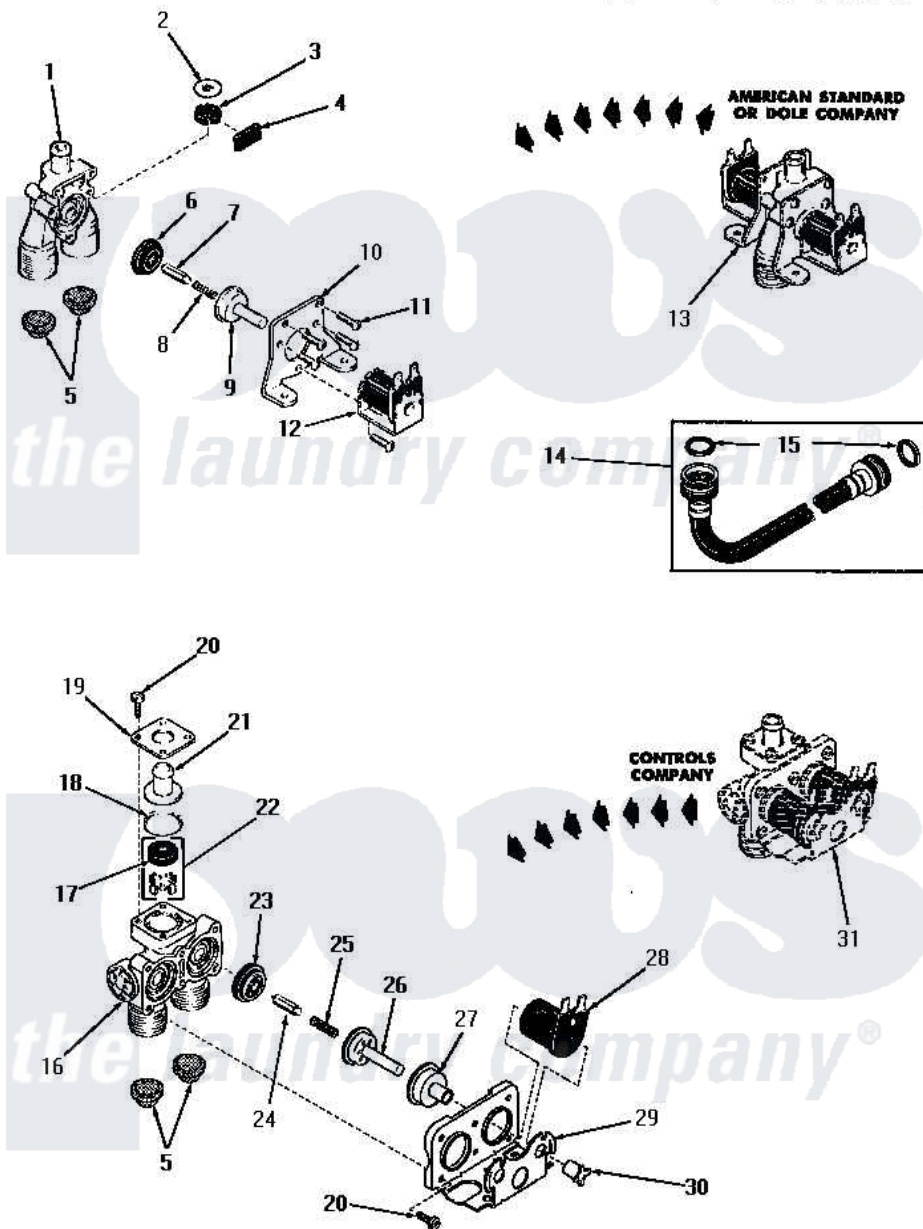

# Amana DA6111 02 - 24596 AND 24597 MIXING VALVE ASSEMBLIES

Amana Residential Amana DA6111 Washer Parts Parts Diagram 02 - 24596 AND 24597 MIXING VALVE ASSEMBLIES  
 Click on the part number to view part

Item	Original Part Number	Replaced By	Status	Part Description
1	20678		Not Available	BODY, VALVE
2	23224G		Not Available	DIFFUSER
3	21187C		Not Available	REGULATOR, FLOW
"	<a href="#">23224C</a>			Regulator, Flow
4	21561D		Not Available	PLUG
5	20181-0		Not Available	INLET SCREEN
6	23224F		Not Available	DIAPHRAGM
7	<a href="#">23224D</a>			Armature
8	23224E		Not Available	SPRING
9	23224B		Not Available	GUIDE
10	21561E		Not Available	MOUNTING BRACKET
11	21561G		Not Available	ROUND HEAD SCREW
12	21714A		Not Available	SOLENOID
13	Y00000000		Not Available	SEE NOTE MIXING VALVE ASSEMBLY
14	20241	<a href="#">EZ20241</a>		20 x 24 x 1 Filter 1 Metal Side
15	20290	<a href="#">Y013783</a>		Washer, Inlet Hose

16	24596Q	Not Available	VALVE BODY
17	Y00000000	Not Available	SEE NOTE INSTALL WITH CONCAVE SURFACE DOWN TOWARD VALVE BODY
18	24596L	Not Available	OUTLET FITTING GASKET
19	24596N	Not Available	OUTLET FITTING PLATE
20	24596P	Not Available	SCREW
21	24596M	Not Available	OUTLET FITTING
22	24596J	Not Available	REGULATOR, FLOW
"	24597J	Not Available	FLOW REGULATOR
23	24596H	Not Available	DIAPHRAGM
24	24596G	Not Available	ARMATURE
25	24596F	Not Available	SPRING
26	24596E	Not Available	GUIDE
27	24596D	Not Available	GUIDE SLEEVE
28	24596A	Not Available	SOLENOID
29	24596C	Not Available	MOUNTING BRACKET
30	24596B	Not Available	SOLENOID SLEEVE
31	Y00000000	Not Available	SEE NOTE MIXING VALVE ASSEMBLY