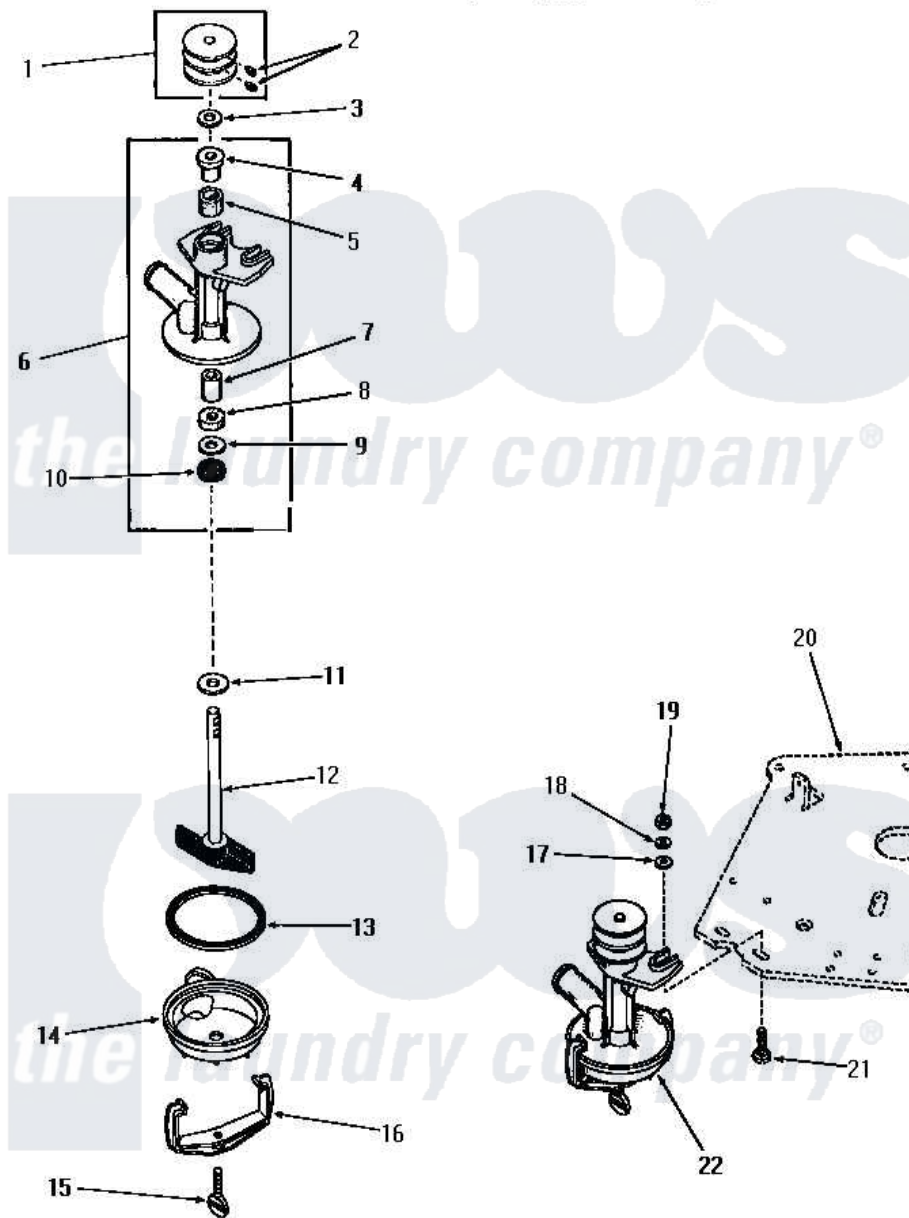

Amana DA6111 03 - 25178 PUMP ASSY

Amana [Residential Amana DA6111 Washer Parts](#) Parts Diagram 03 - 25178 PUMP ASSY
 Click on the part number to view part

Item	Original Part Number	Replaced By	Status	Part Description
1	23770		Not Available	ASSY,PULLEY
2	02771			Screw, 1/4-20 x 3/8 Hex S
3	20098			Washer, .440idx7/8odx1/
4	20072			Bearing
5	26479			Wick
6	20763		Not Available	PUMP BODY
7	20071			Bearing
8	20094			Packing Material
9	20093			Washer, 29/64 ID x 63/64 OD
10	20095			Seal
11	20099			Washer, .440idx1.125odx
12	04372		Not Available	ASSY,IMPELLER
13	20097		Not Available	GASKET
14	04316		Not Available	BOTTOM,PUMP
15	20161			Screw, 5/16-18 X 1-1/16
16	20066			Clamp, Pump

17	20176		Washer, .2656 ID x 9/16 OD
18	03189		LoCkwasher, 1/4 Std-C P
19	20275	27001225	Nut, Jam Mid Lock 1/4-20
20	Y00000000	Not Available	SEE NOTE MOUNTING PLATE
21	24390		Bolt
22	25178	Not Available	ASSY,PUMP