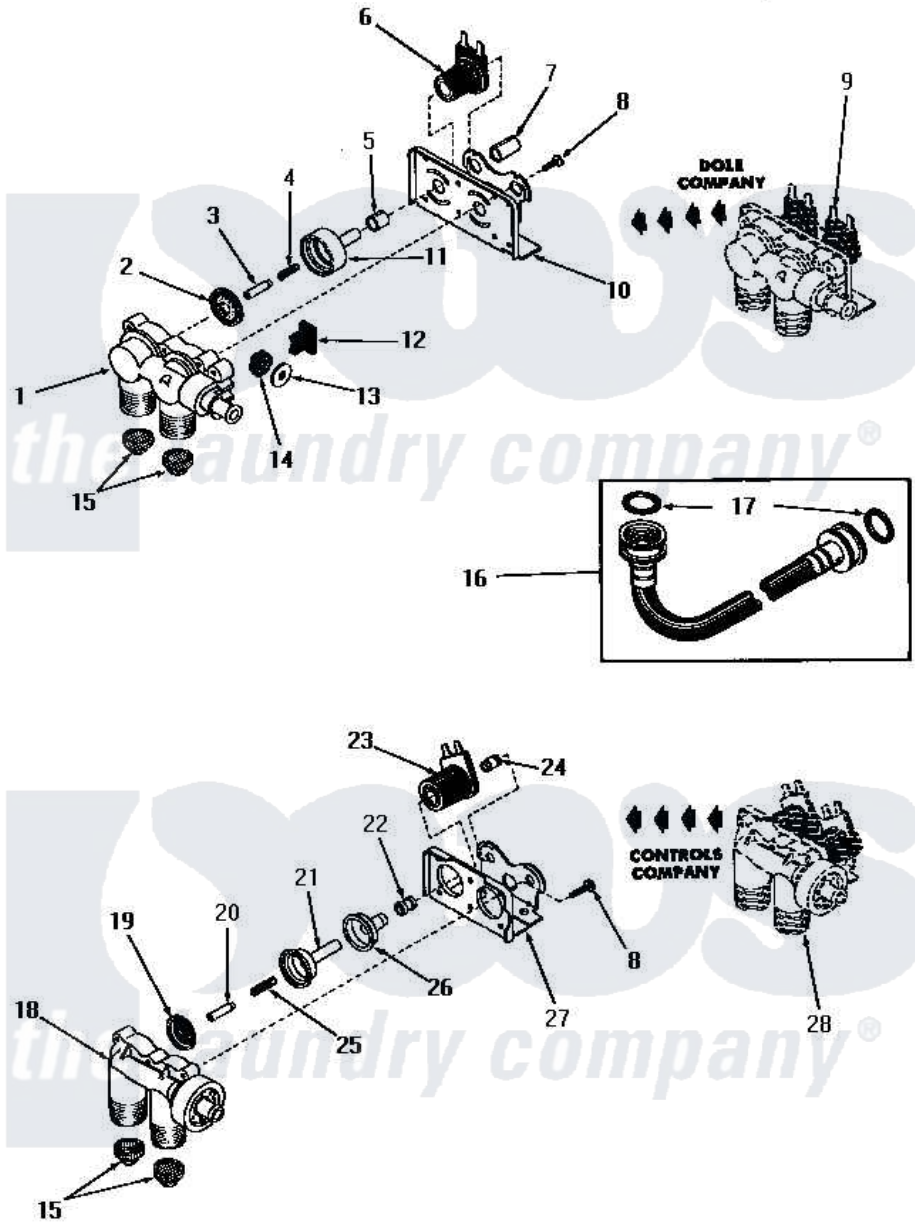

Amana DA6111 04 - 25832 AND 25833 MIXING VALVE ASSEMBLIES

Amana Residential Amana DA6111 Washer Parts Parts Diagram 04 - 25832 AND 25833 MIXING VALVE ASSEMBLIES
 Click on the part number to view part

Item	Original Part Number	Replaced By	Status	Part Description
1	24125			Body, Valve
2	24134		Not Available	DIAPHRAGM
3	24132		Not Available	ARMATURE
4	24131		Not Available	SPRING
5	24129		Not Available	SLEEVE, SHORT
6	24126	33930		Valve, Mixing
7	24128		Not Available	SLEEVE, LONG
8	25817C		Not Available	SCREW
9	Y00000000		Not Available	SEE NOTE MIXING VALVE ASSEMBLY
10	Y24127		Not Available	MOUNTING BRACKET
11	24130			Guide, Armature
12	Y24135		Not Available	PLUG, FLOW REGULATOR
13	23224G		Not Available	DIFFUSER
14	23224C			Regulator, Flow
"	21187C		Not Available	REGULATOR, FLOW
15	24122	22002960		Strainer, Washer Inlet

16	20241	EZ20241	20 x 24 x 1 Filter 1 Metal Side
17	20290	Y013783	Washer, Inlet Hose
18	24123	Not Available	VALVE BODY
"	Y24124	Not Available	VALVE BODY
19	25817K	Not Available	DIAPHRAGM
20	25817H	Not Available	ARMATURE
21	25817F	Not Available	ARMATURE GUIDE
22	25817D	Not Available	SLEEVE ADAPTER
23	24596A	Not Available	SOLENOID
24	25817M	Not Available	SOLENOID PLUG
25	25817G	Not Available	SPRING
26	25817E	Not Available	SLEEVE, GUIDE xREPLACE
27	25817B	Not Available	MOUNTING BRACKET
28	Y00000000	Not Available	SEE NOTE MIXING VALVE ASSEMBLY