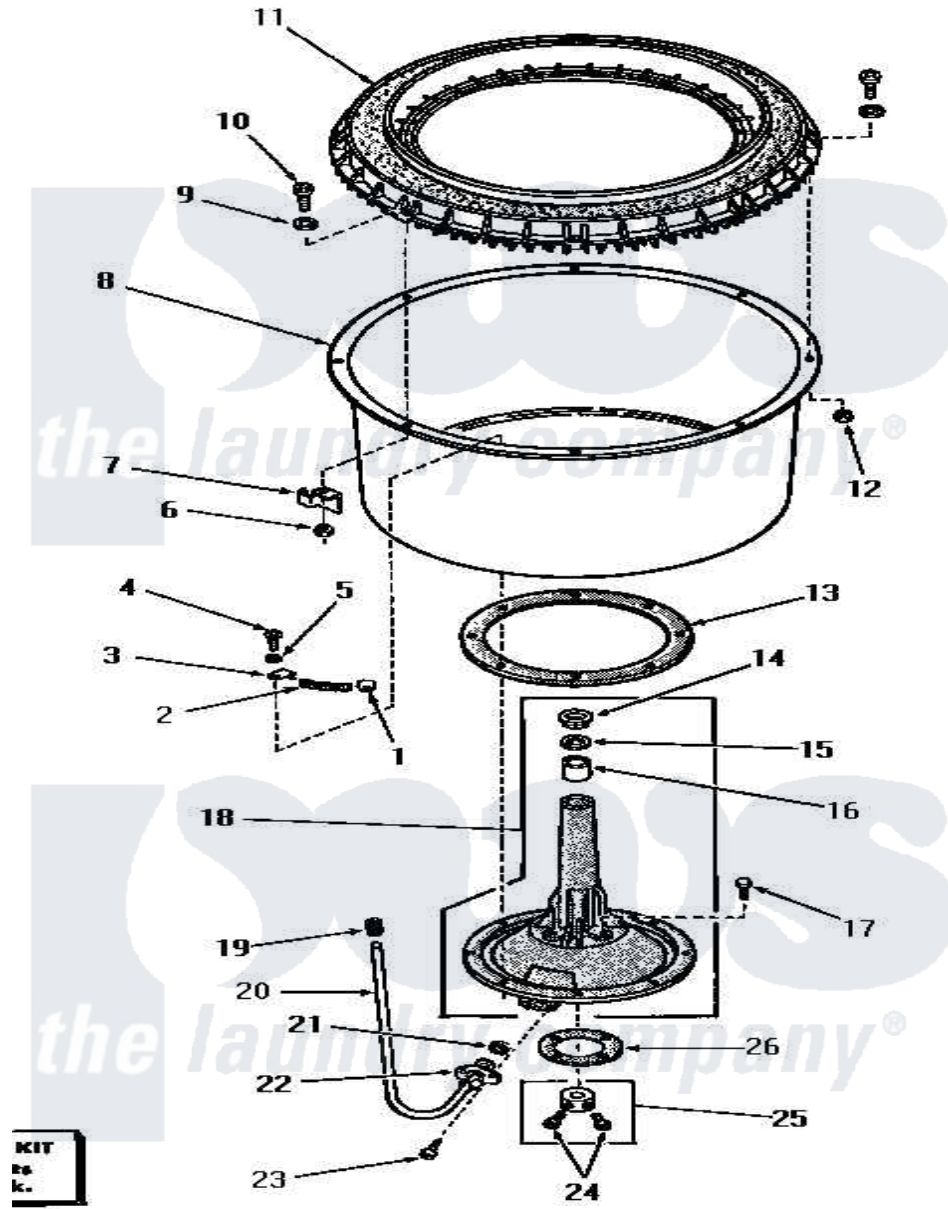

Amana DA6111 06 - AGITATOR POST AND SPIN TUB

Amana Residential Amana DA6111 Washer Parts Parts Diagram 06 - AGITATOR POST AND SPIN TUB
 Click on the part number to view part

Item	Original Part Number	Replaced By	Status	Part Description
1	22446			Clip
2	22144			Spring
3	22447			Clip
4	20260			Screw, 5/16-18 X 3/4 RD
5	20121		Not Available	GASKET
6	26678			Nut, Self-Locking
7	22025			Bracket
8	22382		Not Available	TUB,SPIN
9	25100			Washer, 17/64 ID x 1/2 OD
10	25251	E225251		25 x 25 x 1 Filter 1 Metal Side
11	24931		Not Available	BALANCE RING
12	25250			Nut, 1/4-20 Hex Nyllock
13	20122			Gasket
14	23685			Bearing
15	23684			Seal
16	23686			Bearing

17	20261		Screw, Cap
18	23993	Not Available	ASSY,CENTER COLUMN
19	22351		Sleeve
20	22359		Tube, Sediment
21	20110		Gasket
22	26046		Bracket, Sediment Tube
23	20852	Not Available	SCREW,10-24 X 1/2 HEX
24	23481	02422	Screw, 1/4-20 X 1/2 HeX
25	20377		Collar Assembly
26	20120		Gasket
NI	243P3	Not Available	KIT,AGITATOR POST