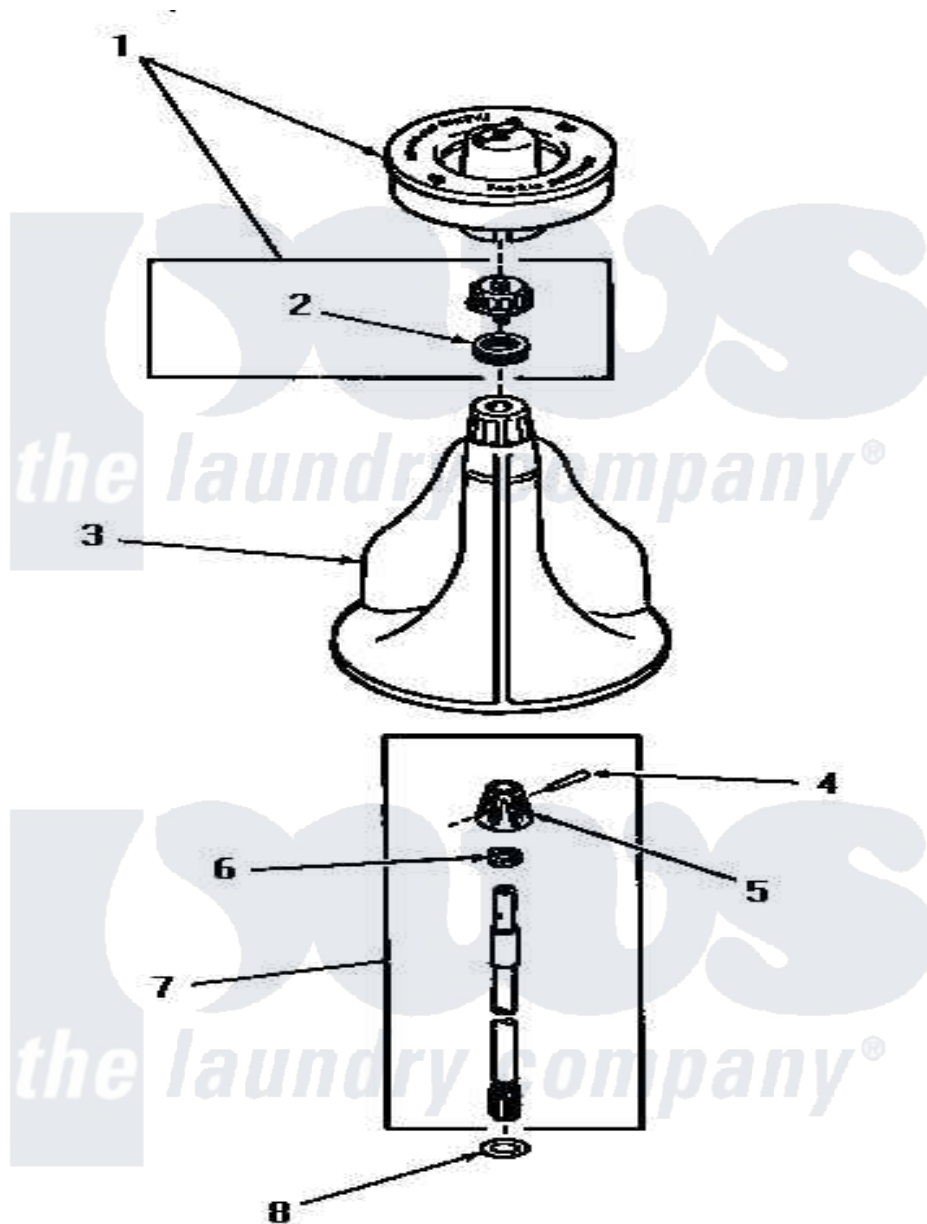

# Amana DA6111 07 - AGITATOR, SHAFT & FABRIC SOFTENER DISP

Amana Residential Amana DA6111 Washer Parts Parts Diagram 07 - AGITATOR, SHAFT & FABRIC SOFTENER DISP  
 Click on the part number to view part

Item	Original Part Number	Replaced By	Status	Part Description
1	<a href="#">26014</a>			Assembly, Cap And Ring-Agitator
2	<a href="#">20136</a>			Ring
3	<a href="#">26006</a>			Assembly, Agitator
4	<a href="#">20243</a>			Pin, Taper
5	20056		Not Available	BLOCK, DRIVE
6	20057	<a href="#">222T017P01</a>		Washer FIB 21/32 ID X 1156 OD X 1/8
7	21751	<a href="#">21751P</a>		Assyshaft
8	<a href="#">22135</a>			Washer