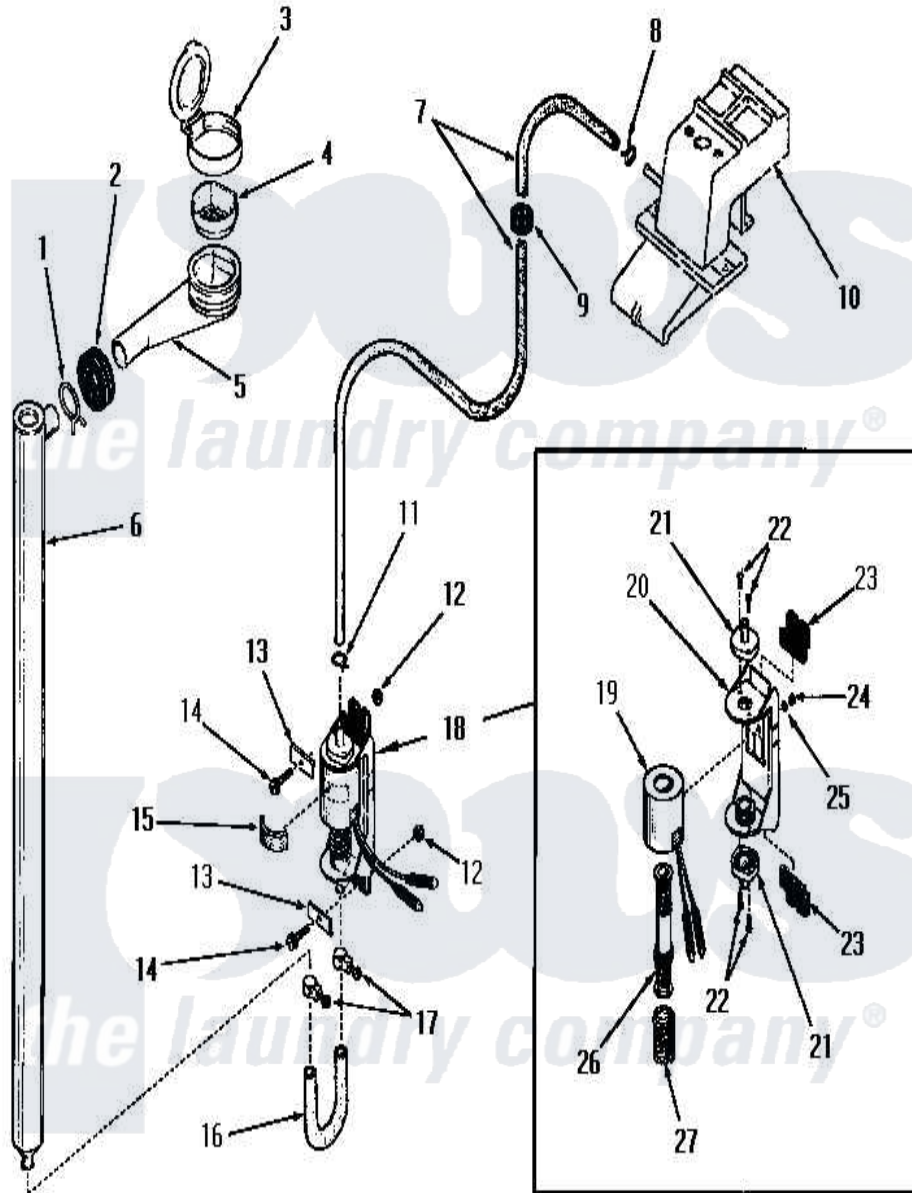

Amana DA6111 08 - BLEACH DISPENSER

Amana Residential Amana DA6111 Washer Parts Parts Diagram 08 - BLEACH DISPENSER
 Click on the part number to view part

| Item | Original Part Number | Replaced By | Status | Part Description |
|------|-----------------------|-------------|---------------|-------------------------|
| 1 | Y03640 | | Not Available | CLAMP |
| 2 | 20118 | | Not Available | GROMMET,1982 INV |
| 3 | 22484 | | Not Available | BLEACH LID |
| 4 | 21984 | | | Cover, Dispenser |
| 5 | 22377 | | Not Available | DISPENSER xREPLACE |
| 6 | 22303 | | Not Available | TUBE,BLEACH |
| 7 | 22300 | | Not Available | HOSE |
| 8 | 23410 | | Not Available | HOSE CLAMP |
| 9 | 22299 | | Not Available | GROMMET |
| 10 | Y00000000 | | Not Available | SEE NOTE WATER INLET |
| 11 | 22295 | | Not Available | HOSE CLAMP |
| 12 | 22001 | | | Nut, 10-24 Nylon Hex BR |
| 13 | Y22287 | | Not Available | BLEACH PUMP BRACKET |
| 14 | 25989 | | Not Available | HEX HEAD SCREW |
| 15 | 25220 | | Not Available | BUMPER |
| 16 | 22302 | | Not Available | HOSE |

| | | | |
|----|-----------------------|---------------|-----------------------------|
| 17 | 24904 | Not Available | CLAMP |
| 18 | 22337 | | Pump, Bleach |
| 19 | 22337B | Not Available | COIL AND FRAME |
| 20 | 22337A | Not Available | BASE |
| 21 | 22337E | Not Available | HOSE CONNECTOR |
| 22 | 51356 | Not Available | SCREW,6-32 X 5/16 RD H |
| 23 | 22337F | Not Available | ISOLATION MOUNT |
| 24 | 22337G | Not Available | NUT |
| 25 | 21735 | Not Available | LOCKWASHER,No.10 INTSHKP |
| 26 | 22337C | Not Available | ARMATURE AND VALVE |
| 27 | 22337D | Not Available | SPRING |