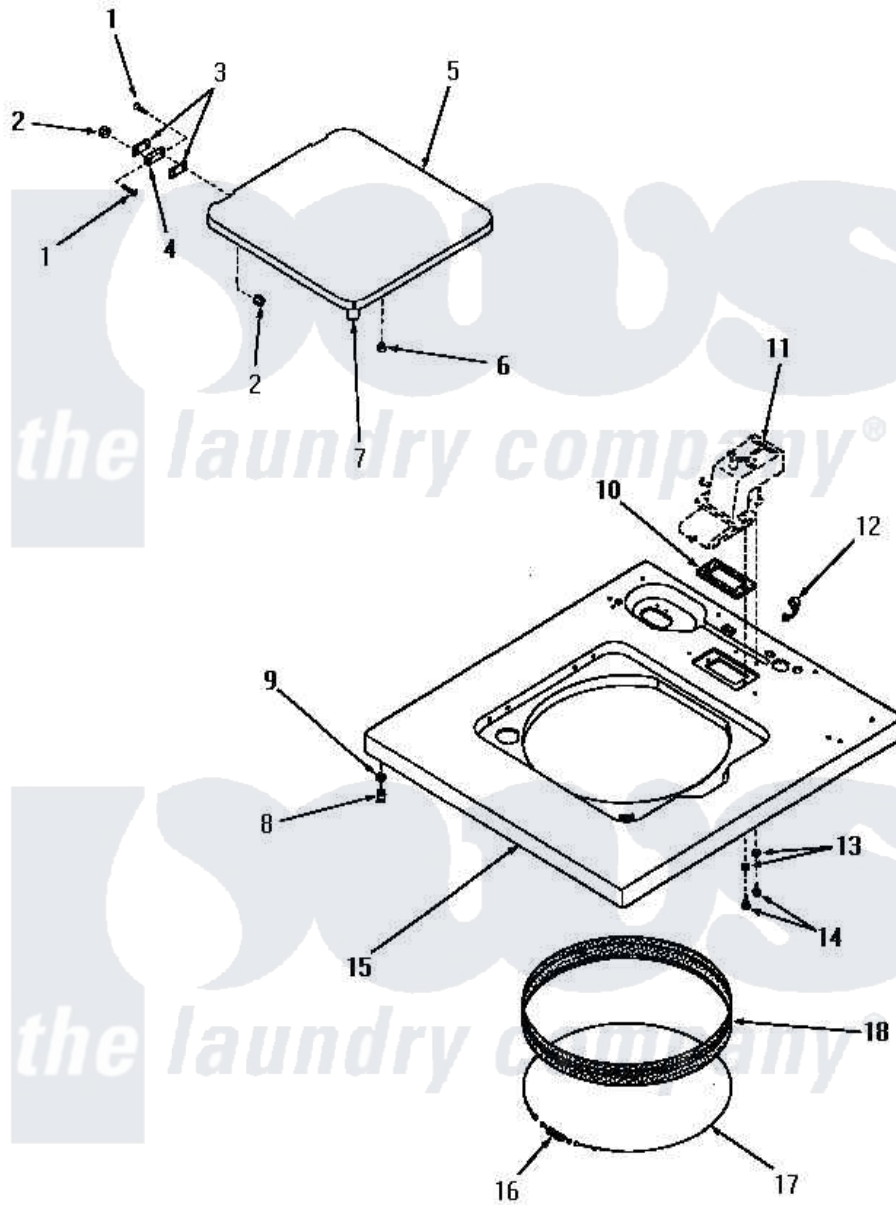

Amana DA6111 10 - CABINET TOP AND LOADING DOOR

Amana Residential Amana DA6111 Washer Parts Parts Diagram 10 - CABINET TOP AND LOADING DOOR
 Click on the part number to view part

Item	Original Part Number	Replaced By	Status	Part Description
1	22649			Screw, 8-32 X 13/32 FI
2	21752			Nut, 8-32 Hex BriLock
3	21584			Gasket
4	21583			Hinge
5	22271W		Not Available	LOADING DOOR, WHITE
"	22271A		Not Available	LOADING DOOR, AVOCADO
"	22271H		Not Available	LOADING DOOR, HARVEST GOLD
"	22271C		Not Available	LOADING DOOR, COPPERTONE
6	21176			Bumper
7	25217	R0603504		Actuator, Door Switch
8	23007		Not Available	CAGED NUT
9	24861		Not Available	LOCKWASHER, .448X.789SH
10	23255		Not Available	GASKET
11	Y00000000		Not Available	SEE NOTE WATER INLET
12	21003	211881		Grommet, Cord Part Not Used-

12	21903	211001	Gas Models Only
13	20493		Washer, 11/64 ID x 3/8 OD
14	52150	489464	Screw
15	24349A	Not Available	CABINET TOP, AVOCADO
"	25829W	Not Available	CABINET TOP, WHITE
"	24349C	Not Available	CABINET TOP, COPPERTONE
"	25829C	Not Available	CABINET TOP, COPPERTONE
"	25829H	Not Available	CABINET TOP, HARVEST GOLD
"	25829A	Not Available	CABINET TOP, AVOCADO
"	24349W	Not Available	CABINET TOP, W
"	24349H	Not Available	CABINET TOP, HARVEST GOLD
16	20791	Not Available	SPRING
17	22352	Not Available	RETAINER,WIRE
18	25277		Guard, Rim