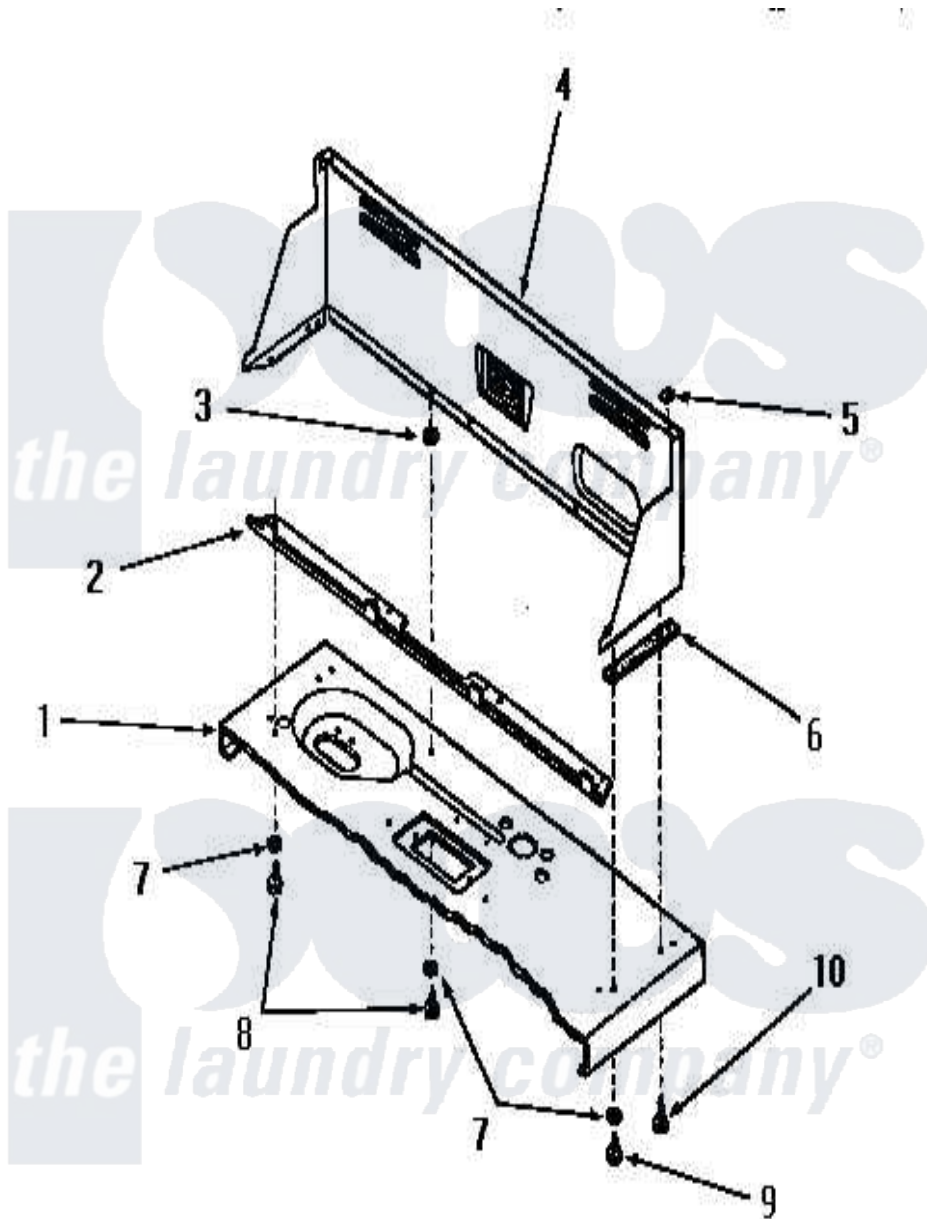

Amana DA6111 11 - CONTROL HOOD

Amana [Residential Amana DA6111 Washer Parts](#) Parts Diagram 11 - CONTROL HOOD
 Click on the part number to view part

Item	Original Part Number	Replaced By	Status	Part Description
1	Y00000000		Not Available	SEE NOTE CABINET TOP
2	23360		Not Available	ANGLE
3	23425		Not Available	WASHER,7/32IDX7/16ODX.
4	24330W		Not Available	CONTROL HOOD, WHITE
"	24330C		Not Available	CONTROL HOOD, COPPERTONE
"	24330H		Not Available	CONTROL HOOD, HARVEST GOLD
"	24330A		Not Available	CONTROL HOOD, AVOCADO
5	24522			Nut, Speed-8ab-18 C1995
6	23028		Not Available	GASKET,CONTROL BOX END
7	20493			Washer, 11/64 ID x 3/8 OD
8	52150	489464		Screw
9	52150	489464		Screw
10	25724		Not Available	HEX HEAD SCREW