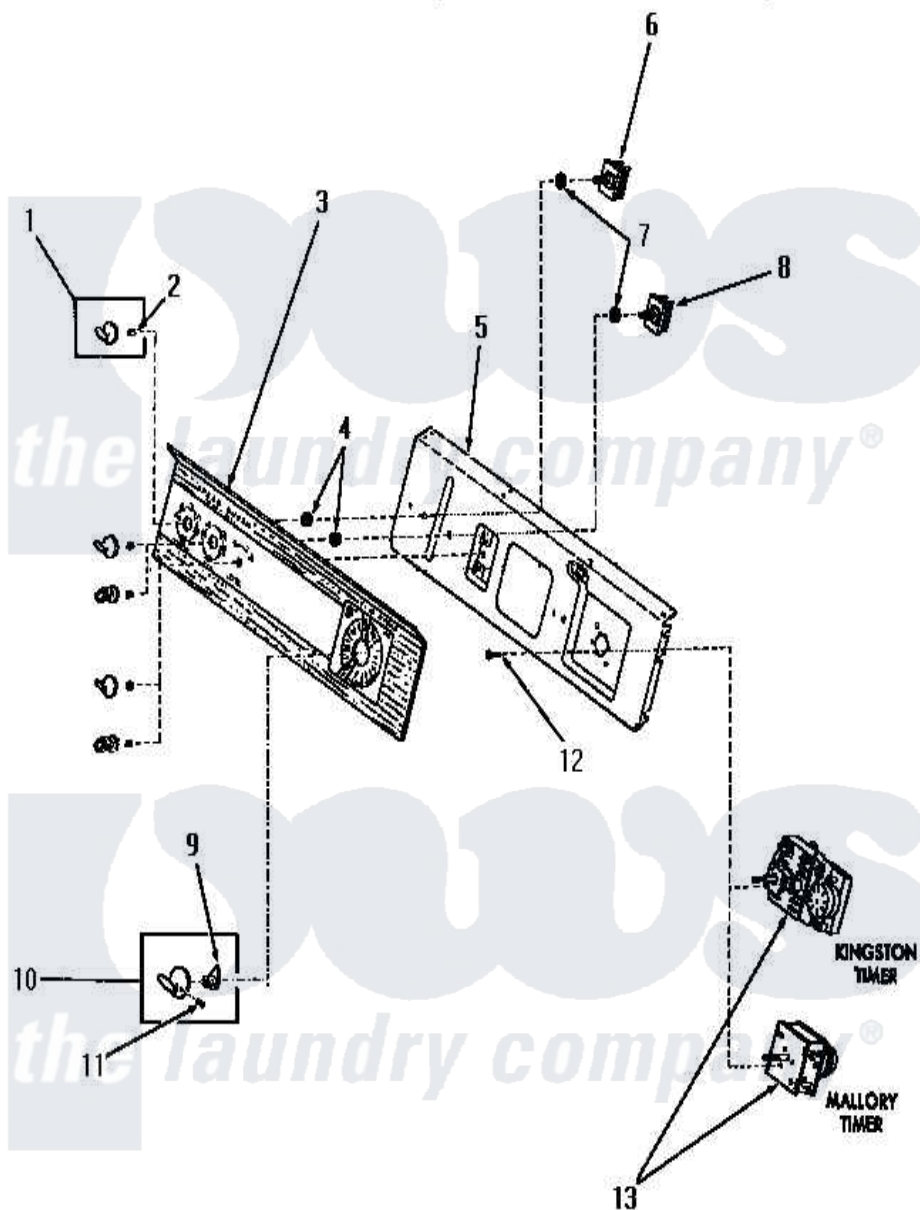

Amana DA6111 12 - CONTROL PANEL AND CONTROLS

Amana [Residential Amana DA6111 Washer Parts](#) Parts Diagram 12 - CONTROL PANEL AND CONTROLS
 Click on the part number to view part

Item	Original Part Number	Replaced By	Status	Part Description
1	23402		Not Available	KNOB,CONTROL
2	23392		Not Available	CLIP FOR 26816 KNOB
3	24821		Not Available	CONTROL PANEL
4	24391		Not Available	KNURLED NUT
5	Y00000000		Not Available	SEE NOTE PANEL SUPPORT PLATE
6	24392		Not Available	SWITCH TEMP
7	91176			Lockwasher, 3/8 Intshkp
8	24431		Not Available	SPEED SWITCH
9	24857		Not Available	INDICATOR
10	24858		Not Available	ASSY,KNOB-TIMER
11	25285		Not Available	SETSCREW
12	70212			Screw, 8-32 X 5/32 RD H
13	24828		Not Available	TIMER